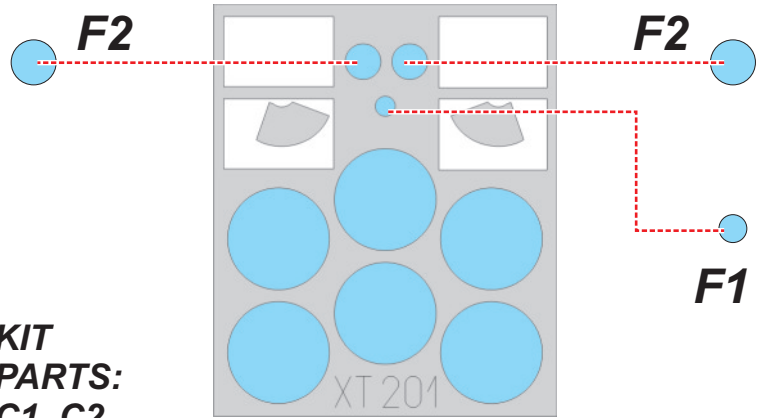

eduard
MASK

XT 201

Kfz.2 Radio car 1/35

The die-cut mask for accurate canopy frame painting of the
ICM *scale 1/35 KIT*

KIT PARTS:
C1, C2