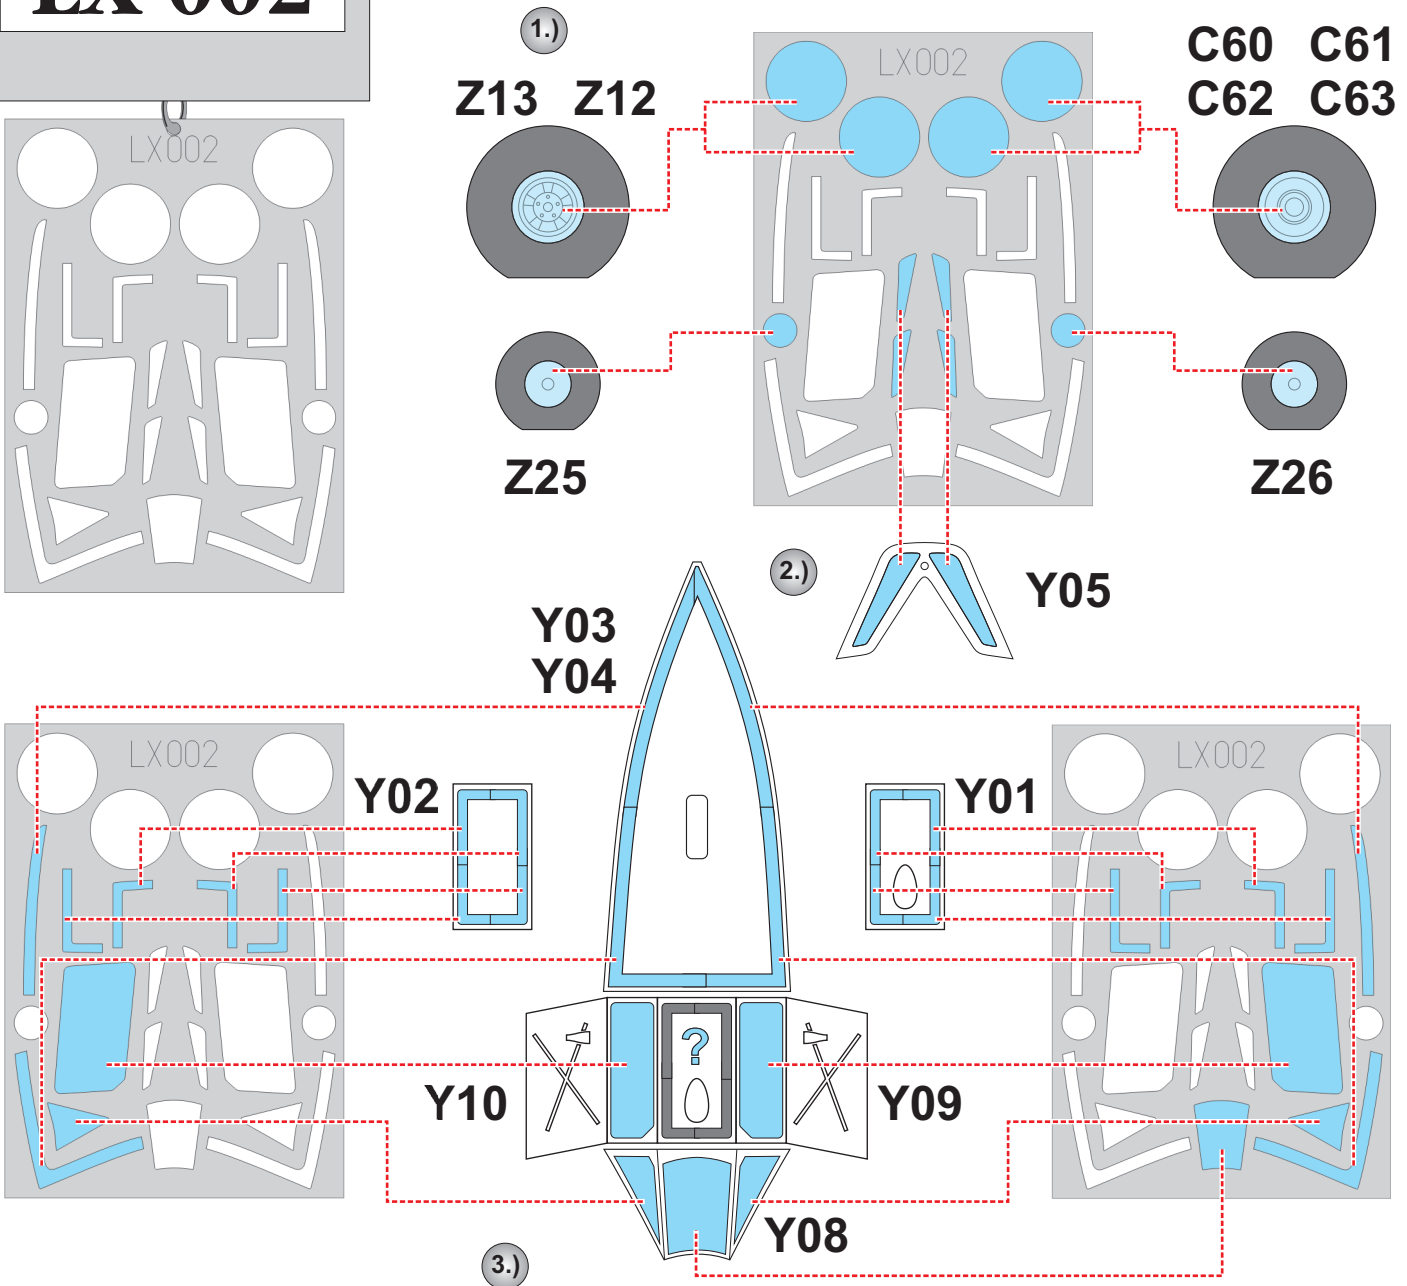

eduard
MASK

LX 002

Typhoon Mk.Ib Car Door 1/24

The die-cut mask for accurate canopy frame painting of the
Airfix A19003 scale 1/24 KIT

LIQUID MASK