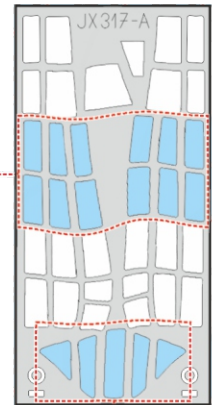

TBD-1 TFace

for kit **TRUMPETER**

scale **1/32**

LIQUID MASK

H24

G9

INSIDE

G12

G9

G10

OUTSIDE

G1

G3

G2

G7

G6

G5

G4

G8

INSIDE

G1

G8

G4

G5