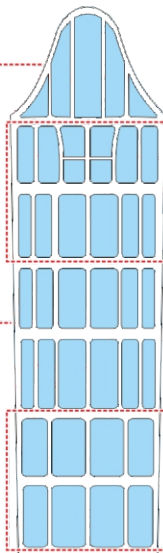

TBD-1 TFace

for kit **TRUMPETER**

scale **1/32**

LIQUID MASK

H24

G9

INSIDE

G12

G9

G10

OUTSIDE

G1

G3

G2

G7

G6

G5

G4

G8

INSIDE

G1

G8

G4

G5

G6

G7

G2

G3

G12

OUTSIDE