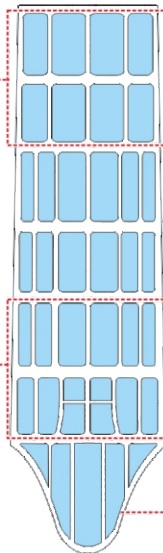

TBD-1 TFace

for kit **TRUMPETER**

scale **1/32**

LIQUID MASK

H24

G9

INSIDE

G12

G9

G10

OUTSIDE

G1

G3

G2

G7

G6

G5

G4

G8

INSIDE

G1

G8

G4

G5