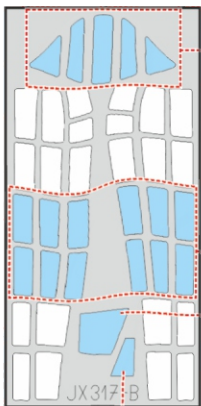

TBD-1 TFace

for kit **TRUMPETER**

scale **1/32**

LIQUID MASK

H24

G9

INSIDE

G12

G9

G10

OUTSIDE

G1

G3

G2

G7

G6

G5

G4

G8

INSIDE

G1

G8

G4

G5