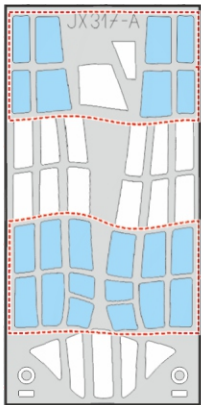

TBD-1 TFace

for kit **TRUMPETER**

scale **1/32**

LIQUID MASK

H24

G9

INSIDE

G12

G9

G10

OUTSIDE

G1

G3

G2

G7

G6

G5

G4

G8

INSIDE

G1

G8

G4

G5