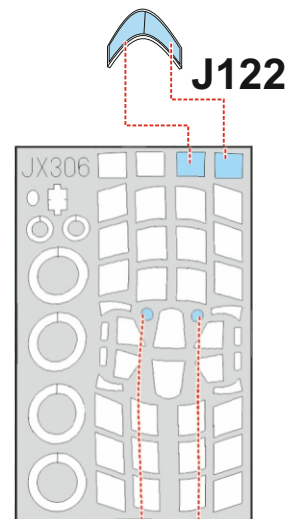

Hurricane Mk.IIb TFace

LIQUID MASK ■

OUTSIDE

J25

J26

INSIDE