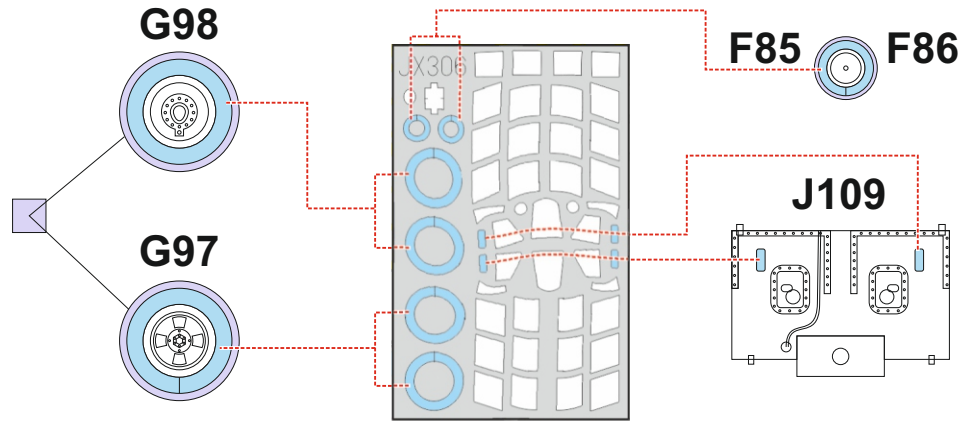

Hurricane Mk.IIb TFace

LIQUID MASK ■

OUTSIDE

J25

J26

INSIDE