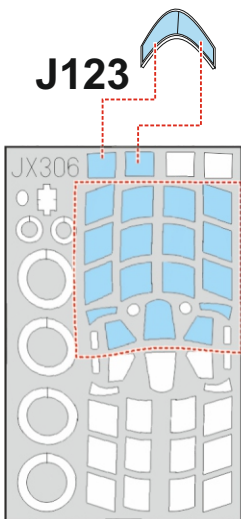

Hurricane Mk.IIb TFace

LIQUID MASK ■

OUTSIDE

J25

J26

INSIDE