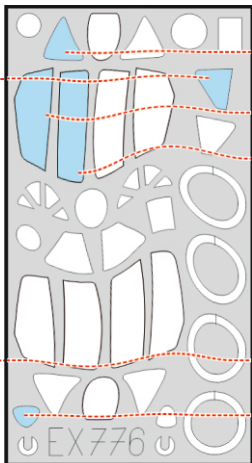

MiG-15bis TFace

EX 776

for kit **BRONCO / HOBBY 2000**

scale **1/48**

GP3

GP1

outside

GP7

inside

GP1

GP2

outside

GP2

inside