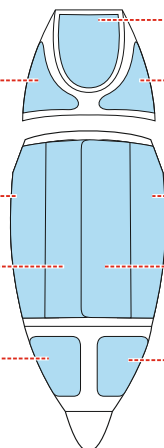

MiG-15bis TFace

EX 776

for kit **BRONCO / HOBBY 2000**

scale **1/48**

GP3

GP1

outside

GP7

inside

GP1

GP2

outside

GP2

inside