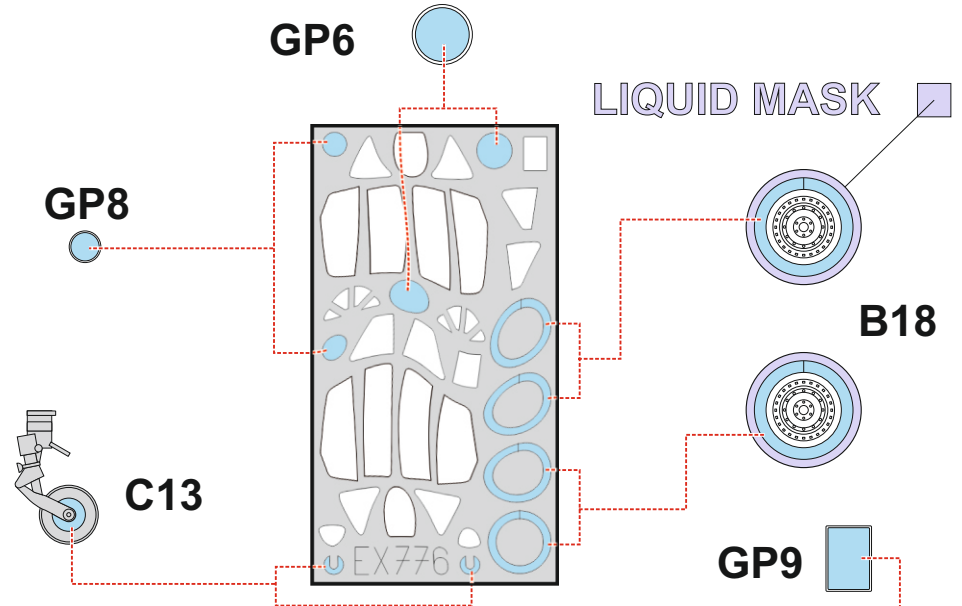

MiG-15bis TFace

EX 776

for kit **BRONCO / HOBBY 2000**

scale **1/48**

GP3

GP1

outside

GP7

inside

GP1

GP2

outside

GP2

inside