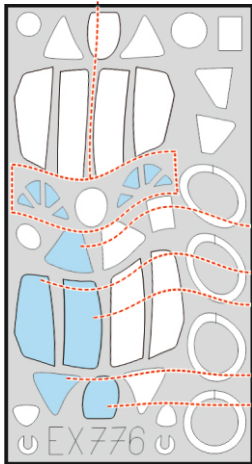

MiG-15bis TFace

EX 776

for kit **BRONCO / HOBBY 2000**

scale **1/48**

GP3

GP1

outside

GP7

inside

GP1

GP2

outside

GP2

inside