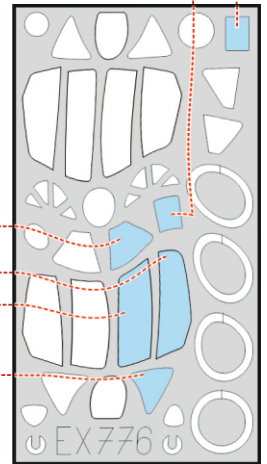

MiG-15bis TFace

EX 776

for kit **BRONCO / HOBBY 2000**

scale **1/48**

GP3

GP1

outside

GP7

inside

GP1

GP2

outside

GP2

inside