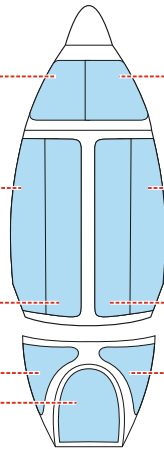

MiG-15bis TFace

EX 776

for kit **BRONCO / HOBBY 2000**

scale **1/48**

GP3

GP1

outside

GP7

inside

GP1

GP2

outside

GP2

inside