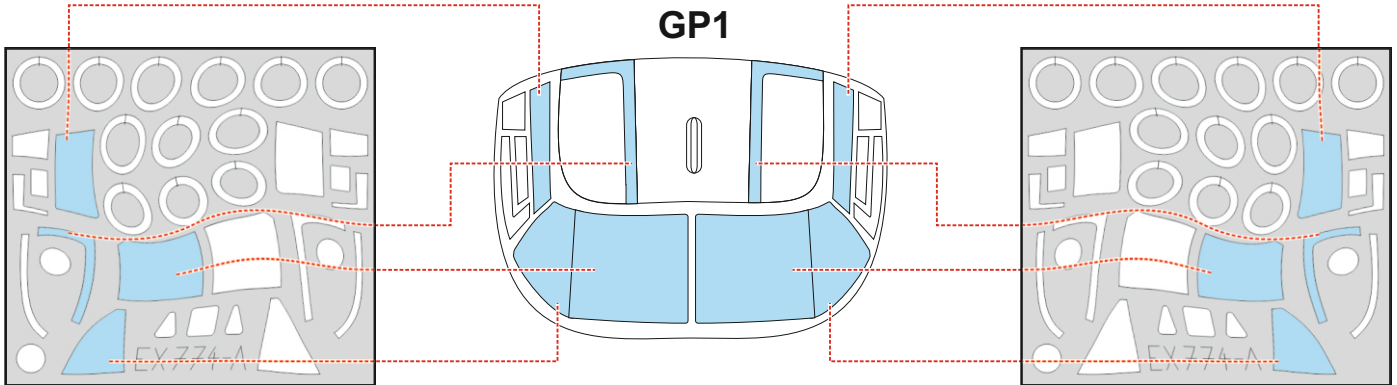

MV-22 TFace

OUTSIDE

LIQUID MASK