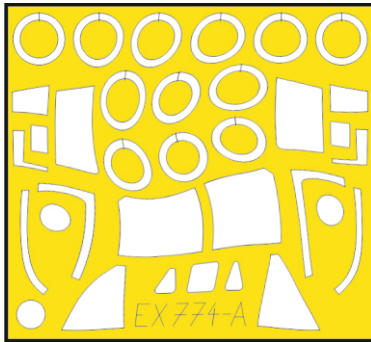

MV-22 TFace

OUTSIDE

LIQUID MASK