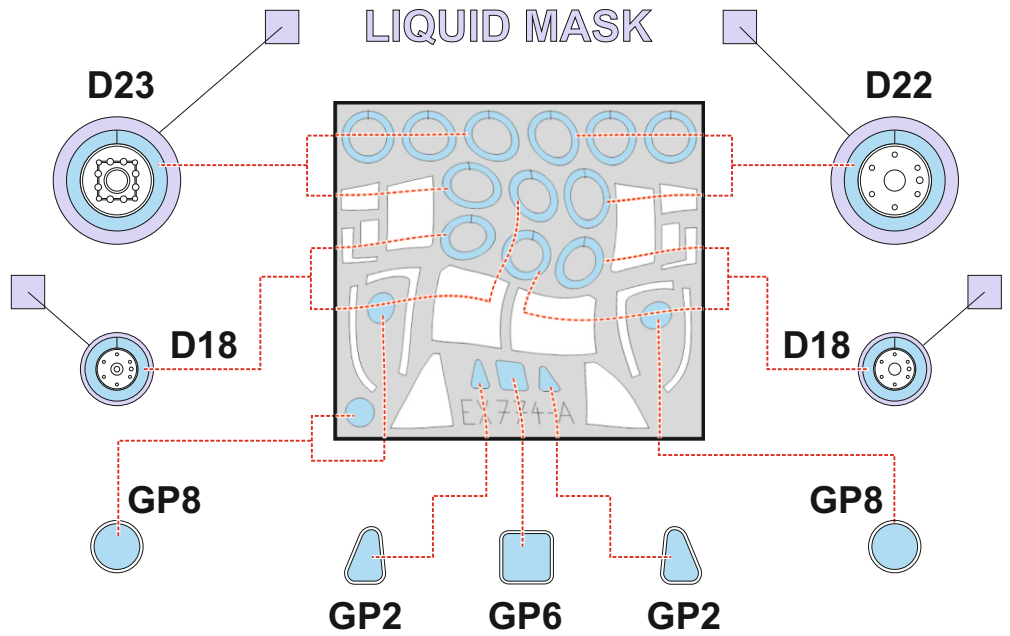

MV-22 TFace

OUTSIDE

LIQUID MASK