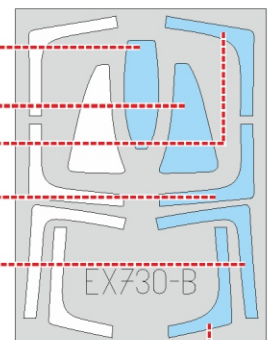

F-14A TFace

EX 730

for kit **TAMIYA**

scale **1/48**

LIQUID MASK ■

J6

outside

LIQUID MASK ■

J5

inside

J6