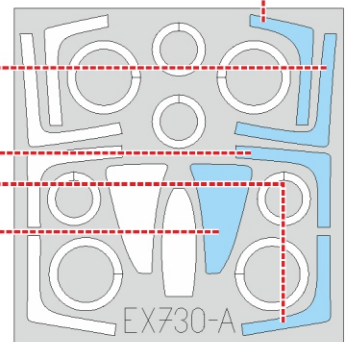

F-14A TFace

EX 730

for kit **TAMIYA**

scale **1/48**

LIQUID MASK ■

J6

outside

LIQUID MASK ■

J5

inside

J6