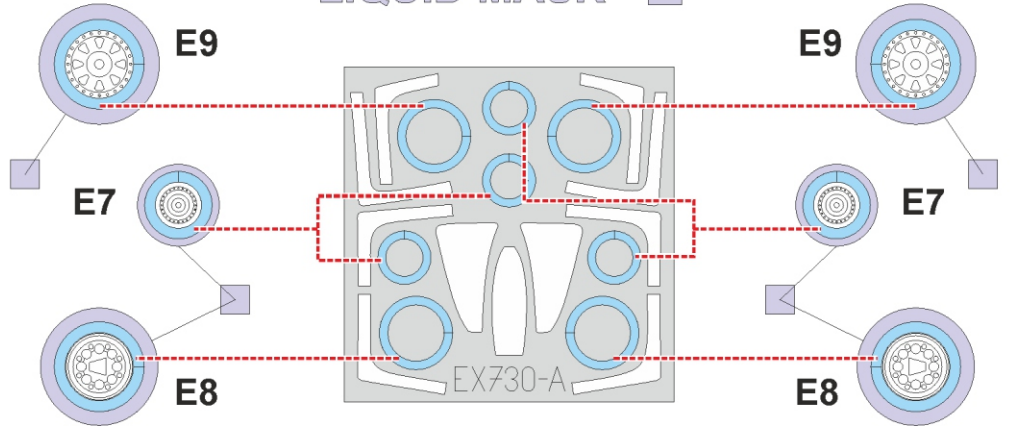

F-14A TFace

EX 730

for kit **TAMIYA**

scale **1/48**

LIQUID MASK ■

J6

outside

LIQUID MASK ■

J5

inside

J6