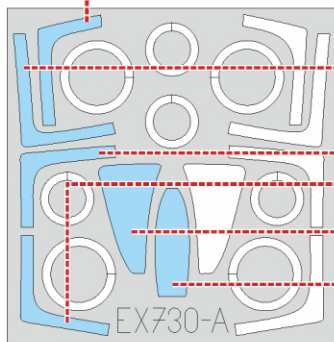

F-14A TFace

EX 730

for kit **TAMIYA**

scale **1/48**

LIQUID MASK ■

J6

outside

LIQUID MASK ■

J5

inside

J6