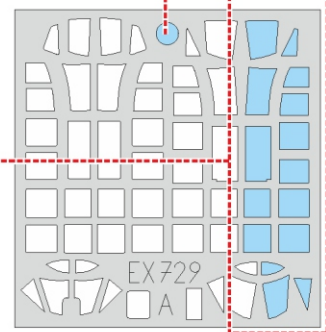

# SBD-2 TFace

**EX 729**

for kit **ACADEMY**

scale **1/48**

**OUTSIDE**

**I5**

**I8**

**I10**

**I11**

**I9**

**I14**

**I3**

**OUTSIDE**

**I1**

**I13**

INSIDE

I5

INSIDE

I13

I1

I6