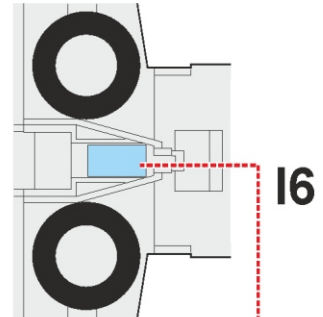

# SBD-2 TFace

**EX 729**

for kit **ACADEMY**

scale **1/48**

**OUTSIDE**

**I5**

**I8**

**I10**

**I11**

**I9**

**I14**

**I3**

**OUTSIDE**

**I1**

**I13**

INSIDE