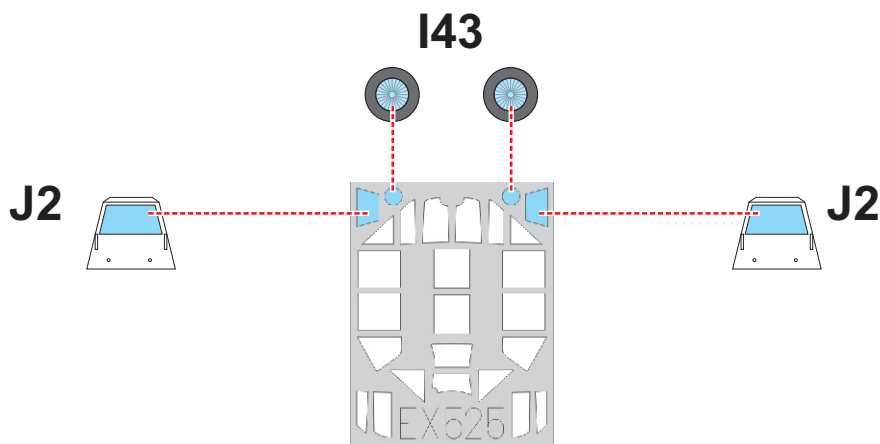

eduard
MASK

EX 525

Bf 109G-6 classic canopy 1/48

The die-cut mask for accurate canopy frame painting of the
Eduard scale 1/48 KIT

inner side

outer side