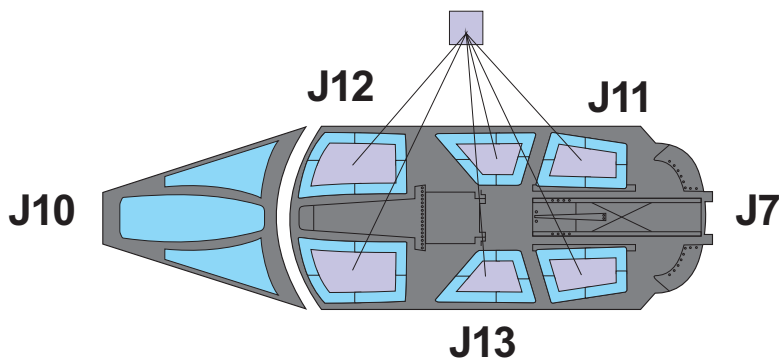

LIQUID MASK