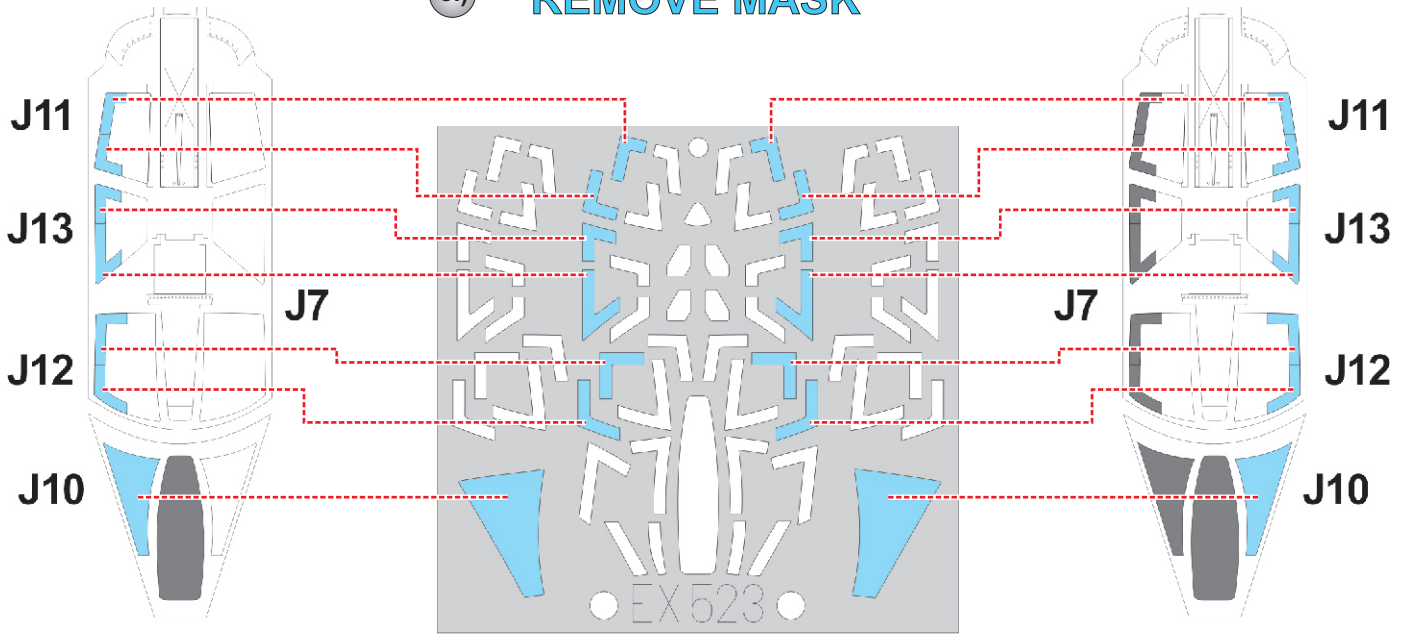

3.) REMOVE MASK