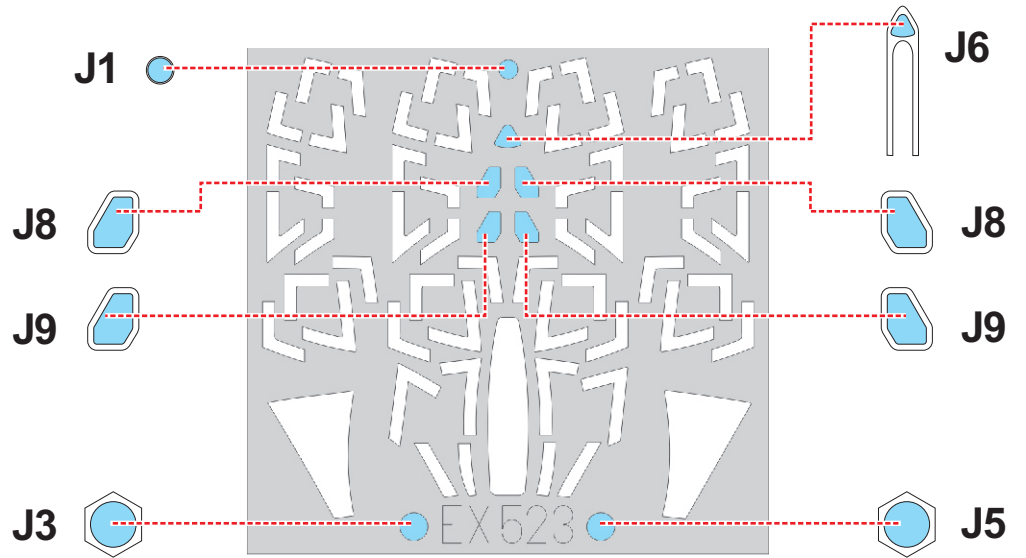

eduard  
MASK

EX 523

# MiG-31B/BS 1/48

The die-cut mask for accurate canopy frame painting of the  
*AMK 88008* scale 1/48 KIT