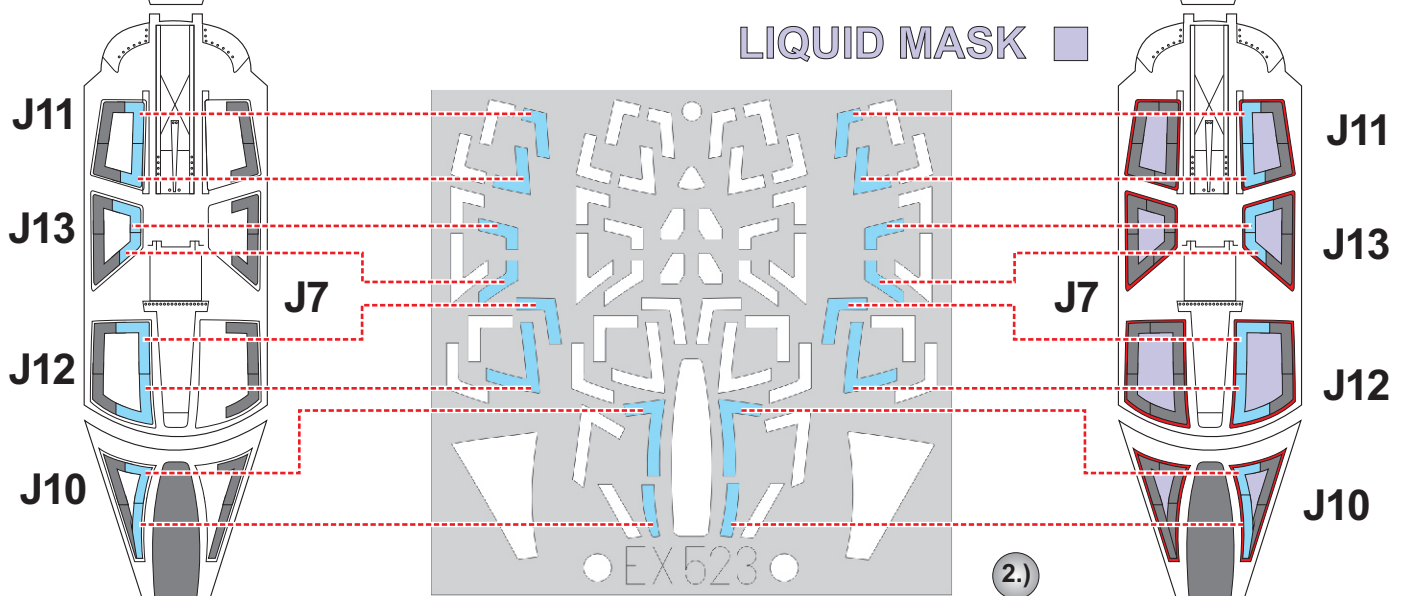

LIQUID MASK ■