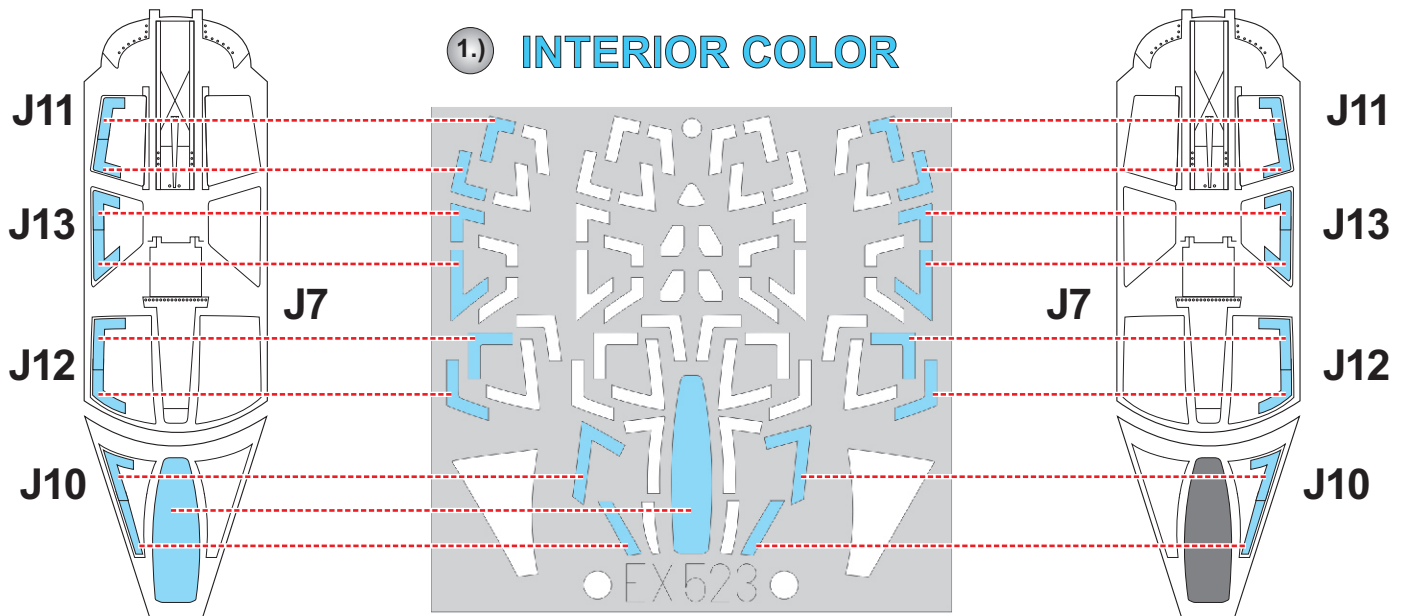

eduard  
MASK

EX 523

# MiG-31B/BS 1/48

The die-cut mask for accurate canopy frame painting of the  
*AMK 88008* scale 1/48 KIT

## 1.) INTERIOR COLOR