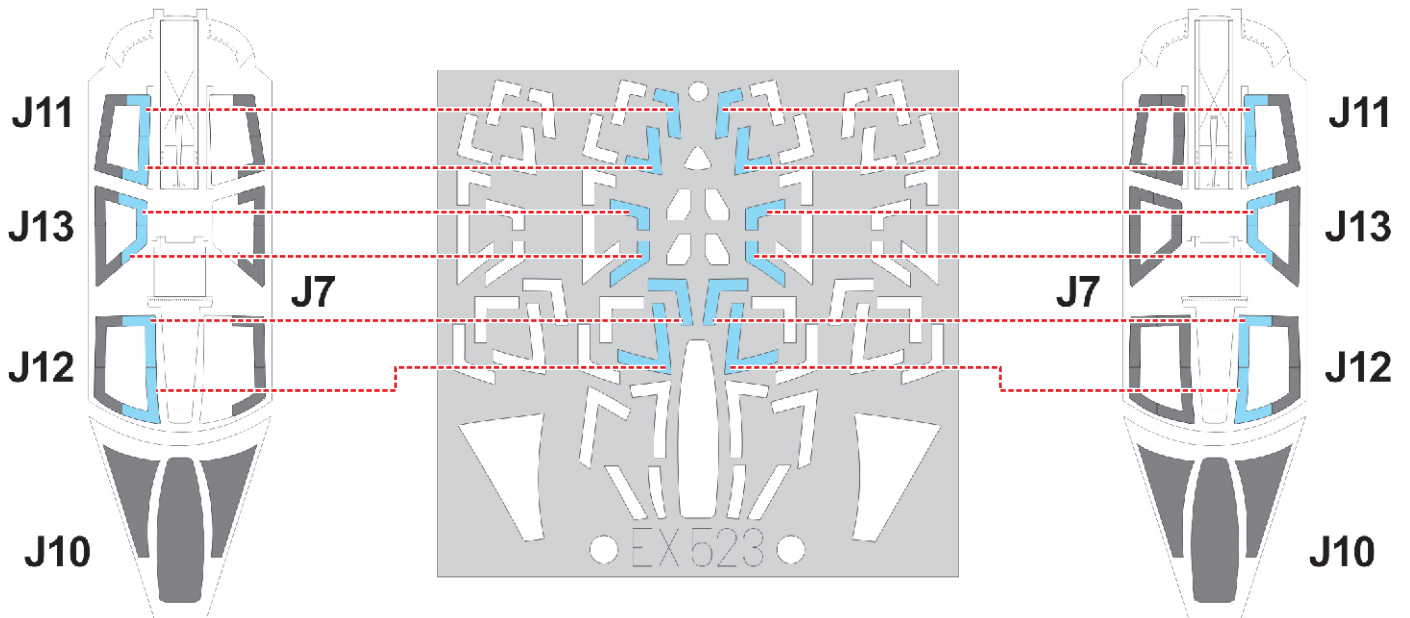

3.) REMOVE MASK