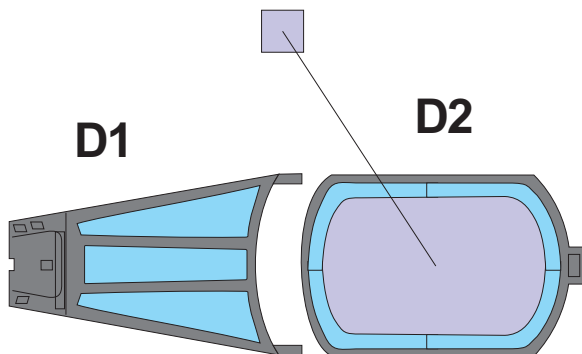

# Super Étendard 1/48

The die-cut mask for accurate canopy frame painting of the  
*Kinetic K48061* scale 1/48 KIT

1.)

2.)

**LIQUID MASK**

3.)