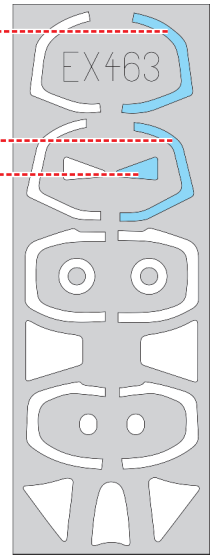

eduard
MASK

EX 463

CM.170 Magister 1/48

The die-cut mask for accurate canopy frame painting of the
AMK 88004 scale 1/48 KIT

1.)

F5

F13

?

2.)

C55

C56

LIQUID MASK

2x

F8

F9

F3