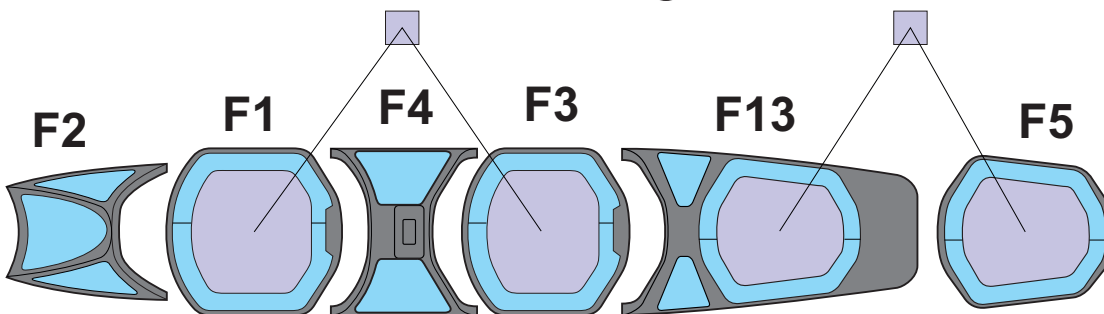

eduard
MASK

EX 463

CM.170 Magister 1/48

The die-cut mask for accurate canopy frame painting of the
AMK 88004 scale 1/48 KIT

1.)

F5

F13

?

F4

F1

F2

LIQUID MASK

3.)

LIQUID MASK

4.)