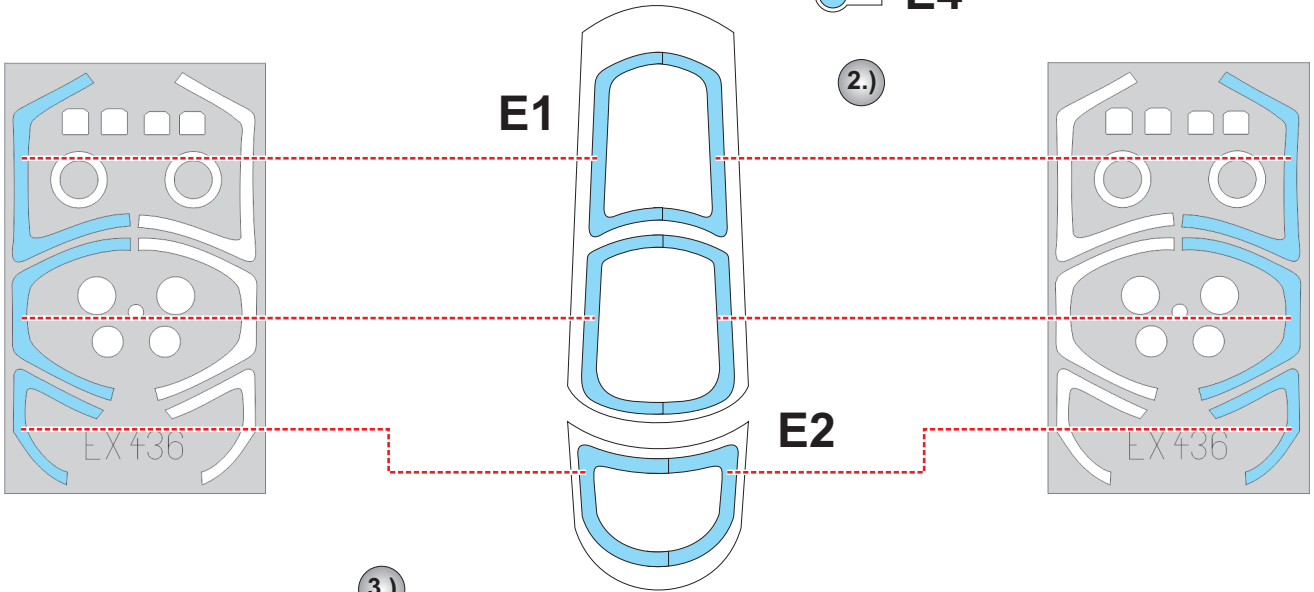

**eduard**  
**MASK**

**EX 436**

# EMB-314 Super Tucano 1/48

The die-cut mask for accurate canopy frame painting of the  
*Hobby Boss 81727 scale 1/48 KIT*

## 3.) LIQUID MASK