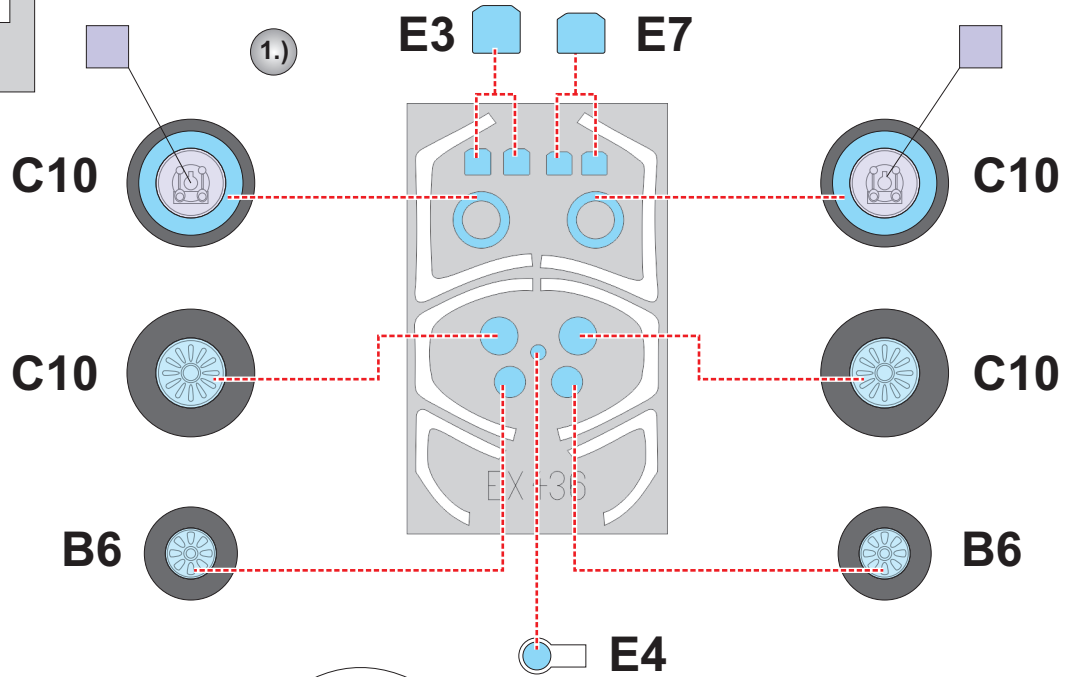

**eduard**  
**MASK**

**EX 436**

# EMB-314 Super Tucano 1/48

The die-cut mask for accurate canopy frame painting of the  
*Hobby Boss 81727 scale 1/48 KIT*

## 3.) LIQUID MASK