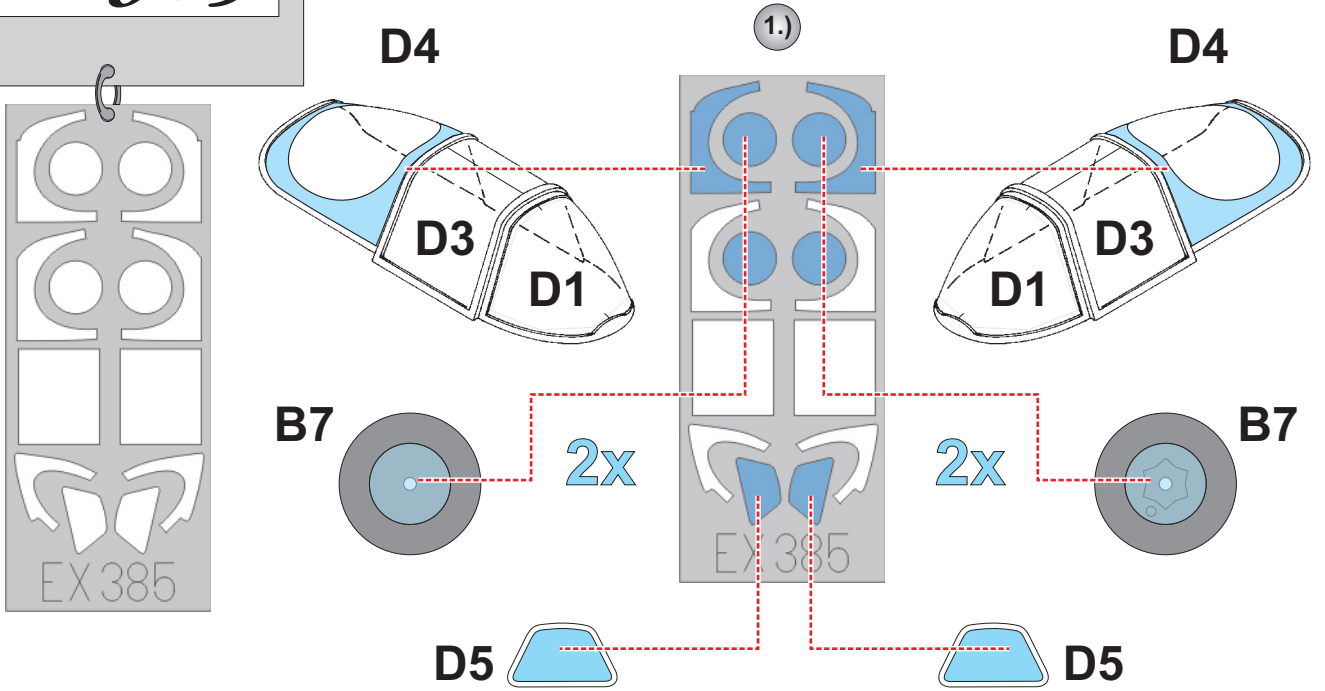

eduard  
MASK

EX 385

# Yak-3 1/48

The die-cut mask for accurate canopy frame painting of the  
*Zvezda* scale 1/48 KIT