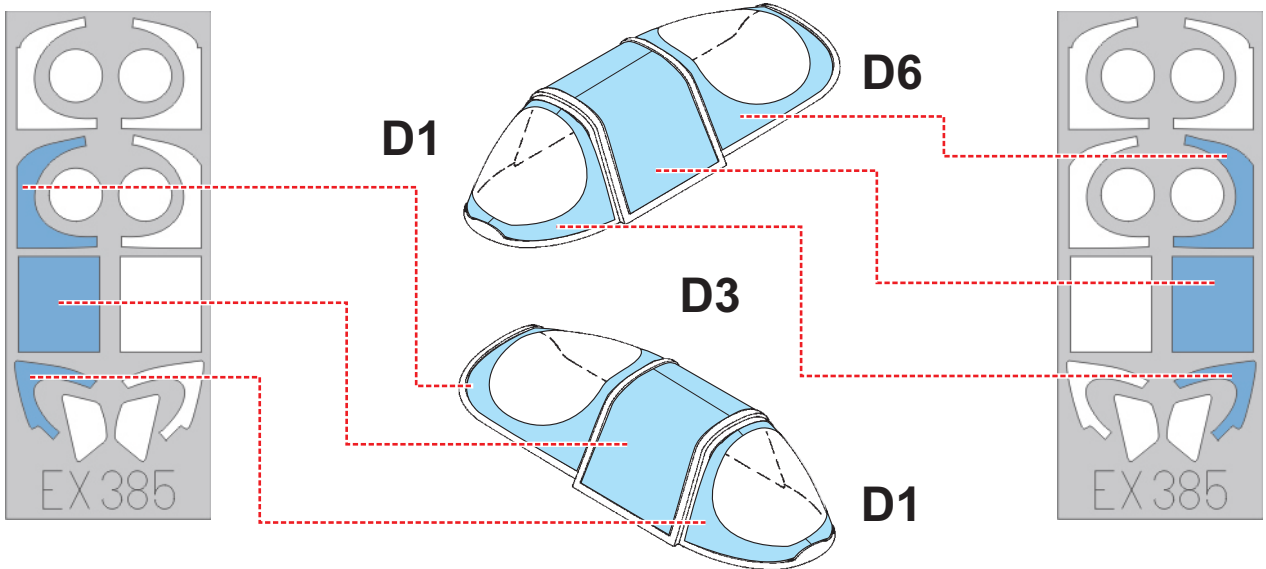

eduard  
MASK

EX 385

# Yak-3 1/48

The die-cut mask for accurate canopy frame painting of the  
*Zvezda* scale 1/48 KIT