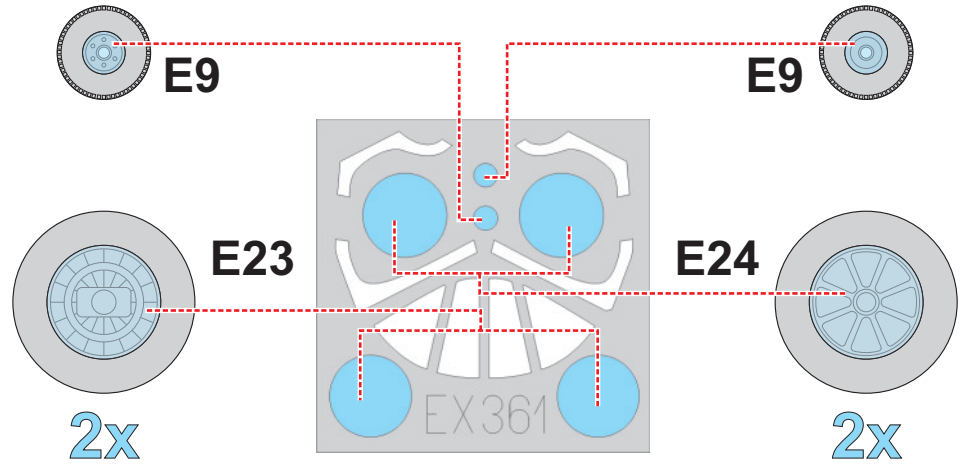

eduard
MASK

EX 361

F4U-4 1/48

The die-cut mask for accurate canopy frame painting of the
Hobby Boss scale 1/48 KIT

2.) **LIQUID MASK** ■