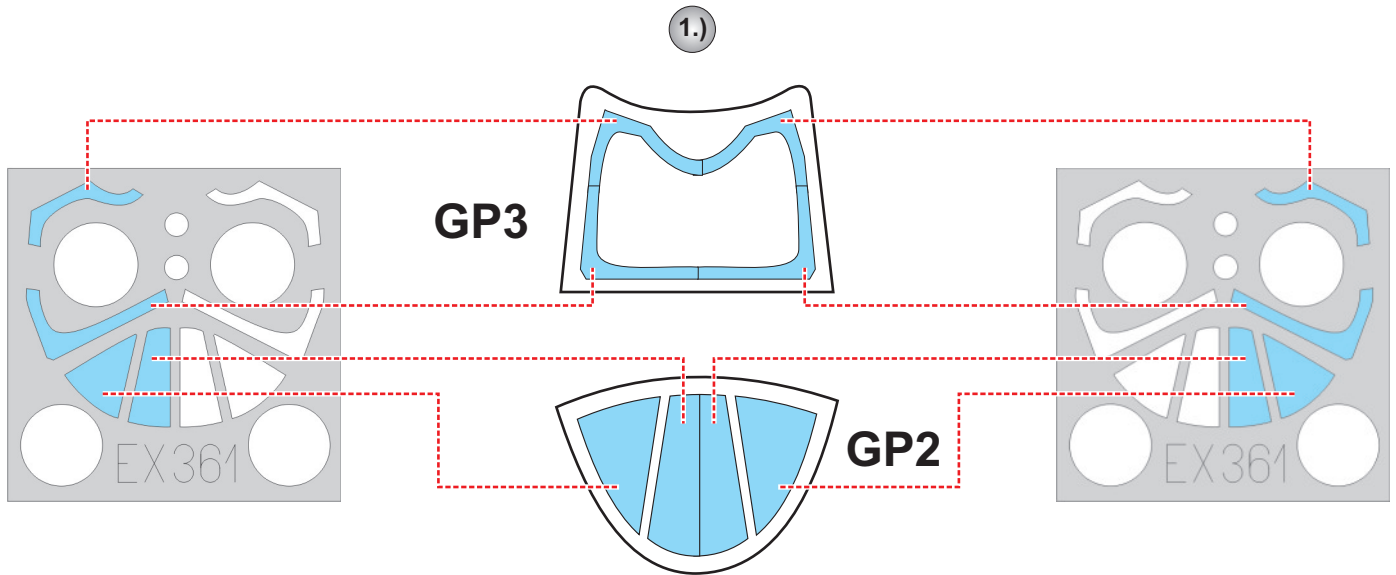

eduard
MASK

EX 361

F4U-4 1/48

The die-cut mask for accurate canopy frame painting of the
Hobby Boss scale 1/48 KIT

2.) **LIQUID MASK** ■