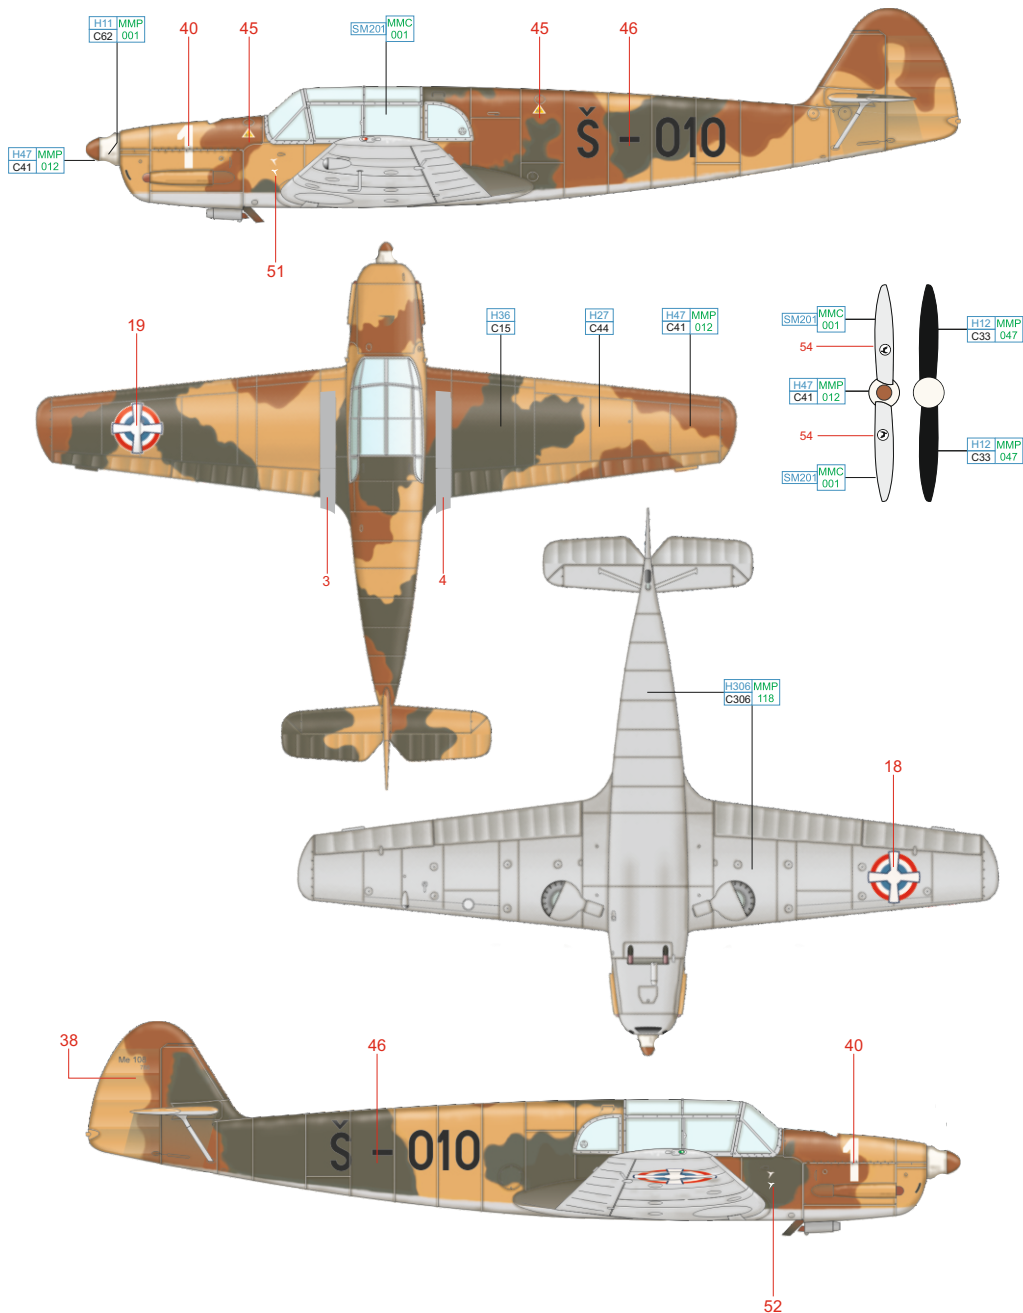

SCALE
1/32

Bf 108 Taifun

ITEM #
D32002

France, May 1940

Yugoslav Air Force, Kraljevo, 1940

Flugbereitschaft Luftflotte 4, 1941

Manx Air Races, Isle of Man, May 1937

DESIGNED EXCLUSIVELY FOR Bf 108 BY EDUARD

Czech Republic
 Eduard - Model Accessories, 435 21 Obrnice 170,
WWW.EDUARD.COM

D32002 Bf 108 Taifun 1/32

8 591437 552337

WOOD	H37	RLM 70	H65 MMP
	C43		C18 088
RLM 24	H322	RLM 65	H67 MMP
	C322		C115 057
SUPER FINE SILVER		SM201	MMC 001