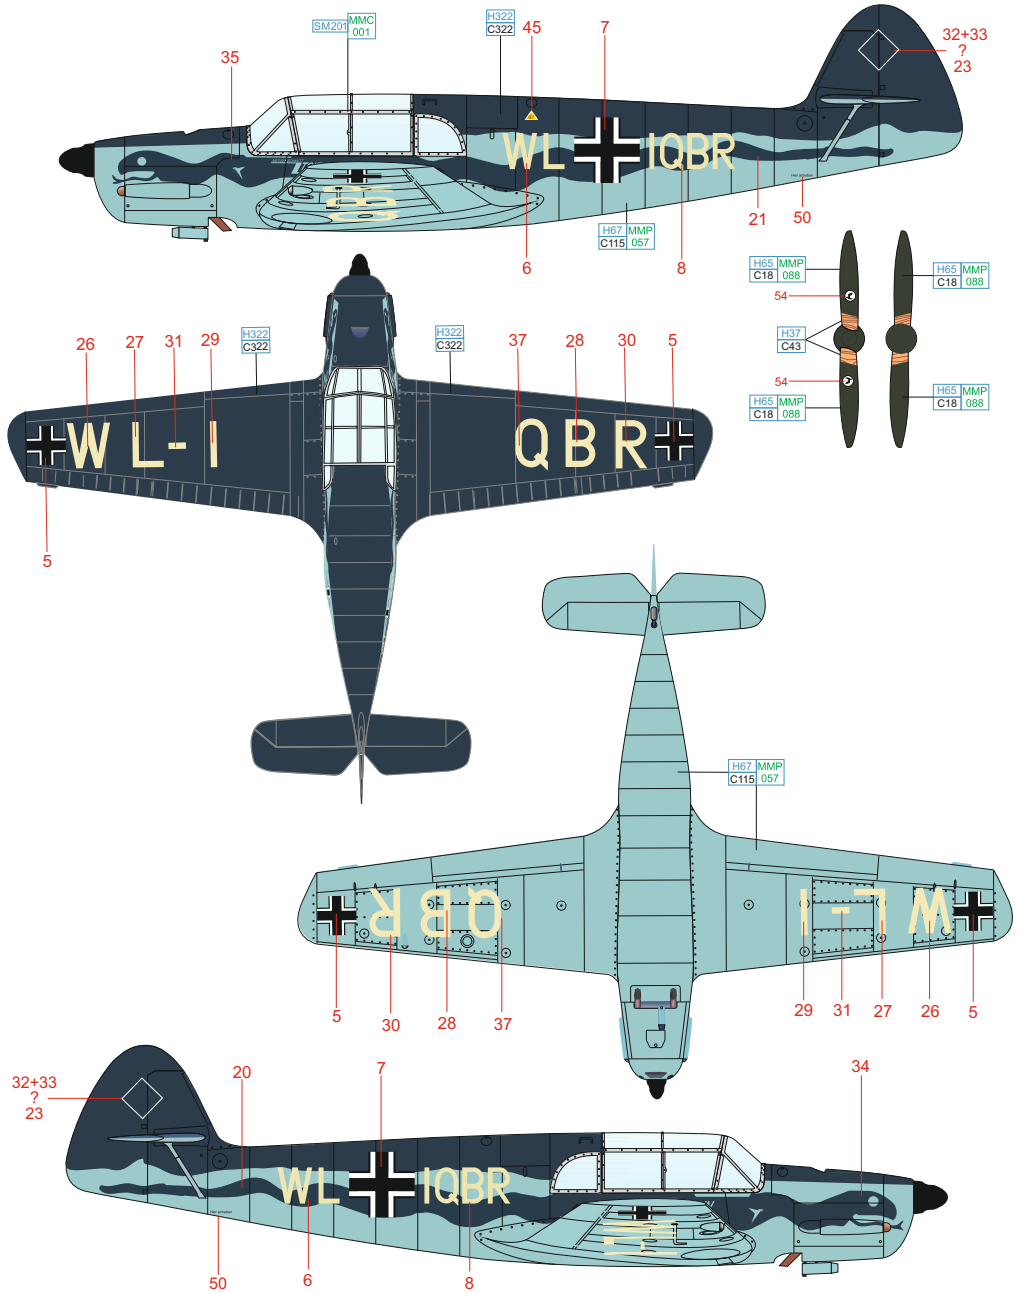

SCALE
1/32

Bf 108 Taifun

ITEM #
D32002

France, May 1940

Yugoslav Air Force, Kraljevo, 1940

Flugbereitschaft Luftflotte 4, 1941

Manx Air Races, Isle of Man, May 1937

DESIGNED EXCLUSIVELY FOR Bf 108 BY EDUARD

Czech Republic
 Eduard - Model Accessories, 435 21 Obrnice 170,
WWW.EDUARD.COM

D32002 Bf 108 Taifun 1/32

8 591437 552337

WOOD	H37	RLM 70	H65 MMP
	C43		C18 088
RLM 24	H322	RLM 65	H67 MMP
	C322		C115 057
SUPER FINE SILVER		SM201	MMC 001

WHITE	H11 MMP C62 001	BLACK	H12 MMP C33 047	SUPER FINE SILVER	SM20 MMC 001
GRAY	H306 MMP C306 118	RED BROWN	H47 MMP C41 012	DARK GREEN	H36 C15
				TAN	H27 C44

RLM 04 H413 MMP C113 090

SUPER FINE SILVER SM201 MMC 001

RLM 76 H417 MMP C117 051

RLM 71 H64 MMP C17 087

RLM 70 H65 MMP C18 088

BLACK	H12 MMP C33 047	BLUE	H15 C85	SUPER FINE SILVER	SM201 MMC 001	RLM 23	H414 MMP C114 003
-------	-----------------	------	---------	-------------------	---------------	--------	-------------------