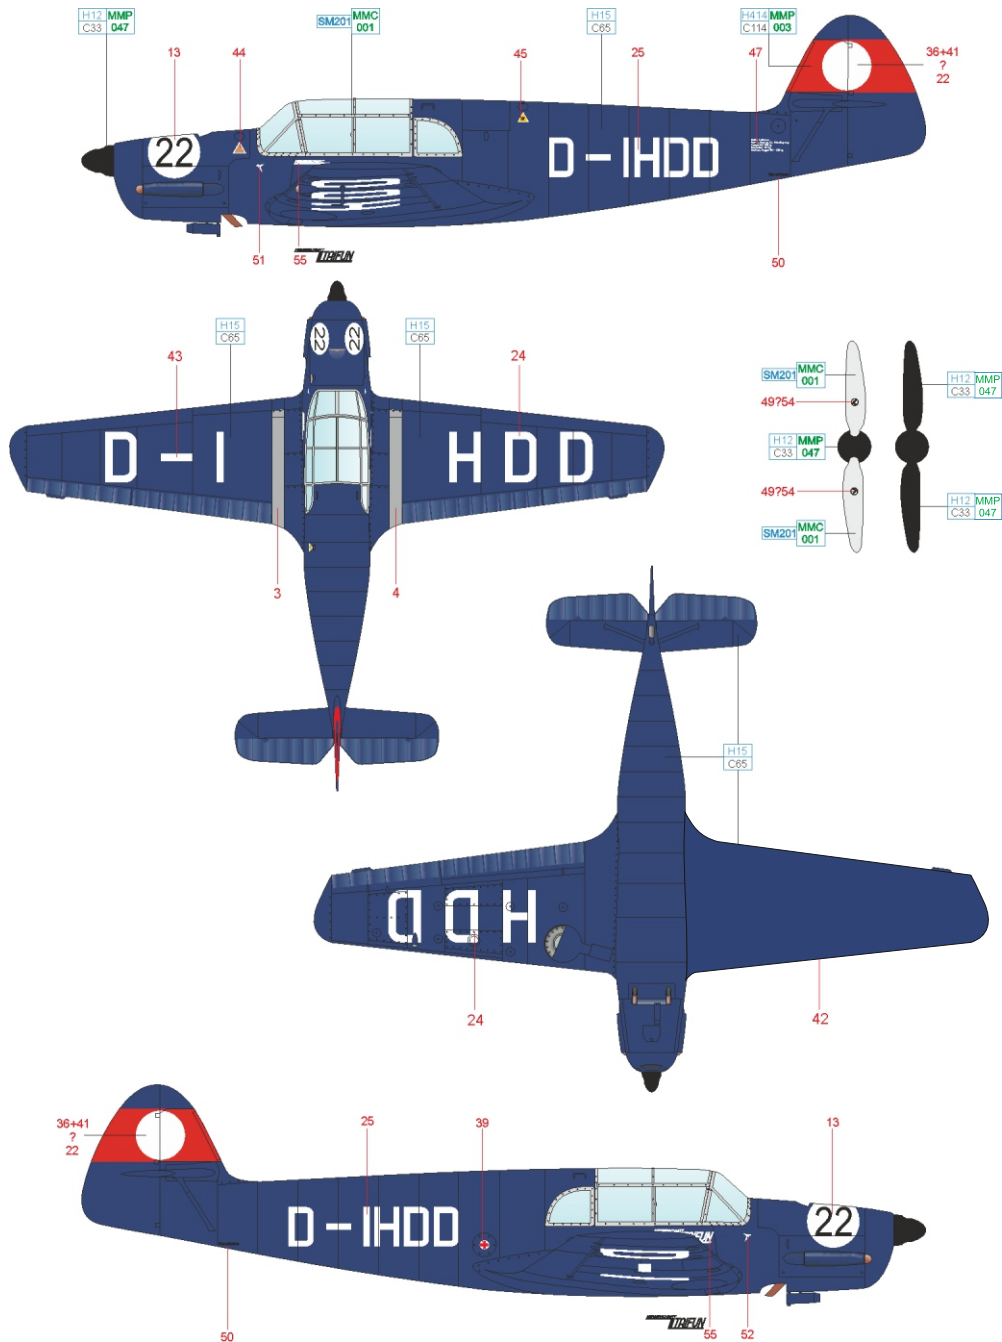

SCALE
1/32

Bf 108 Taifun

ITEM #
D32002

France, May 1940

Yugoslav Air Force, Kraljevo, 1940

Flugbereitschaft Luftflotte 4, 1941

Manx Air Races, Isle of Man, May 1937

DESIGNED EXCLUSIVELY FOR Bf 108 BY EDUARD

WHITE	H11 MMP C62 001	BLACK	H12 MMP C33 047	SUPER FINE SILVER	SM20 MMC 001
GRAY	H306 MMP C306 118	RED BROWN	H47 MMP C41 012	DARK GREEN	H36 C15
				TAN	H27 C44

RLM 04 H413 MMP C113 090

SUPER FINE SILVER SM201 MMC 001

RLM 76 H417 MMP C117 051

RLM 71 H64 MMP C17 087

RLM 70 H65 MMP C18 088

BLACK	H12 MMP C33 047	BLUE	H15 C85	SUPER FINE SILVER	SM201 MMC 001	RLM 23	H414 MMP C114 003
-------	-----------------	------	---------	-------------------	---------------	--------	-------------------