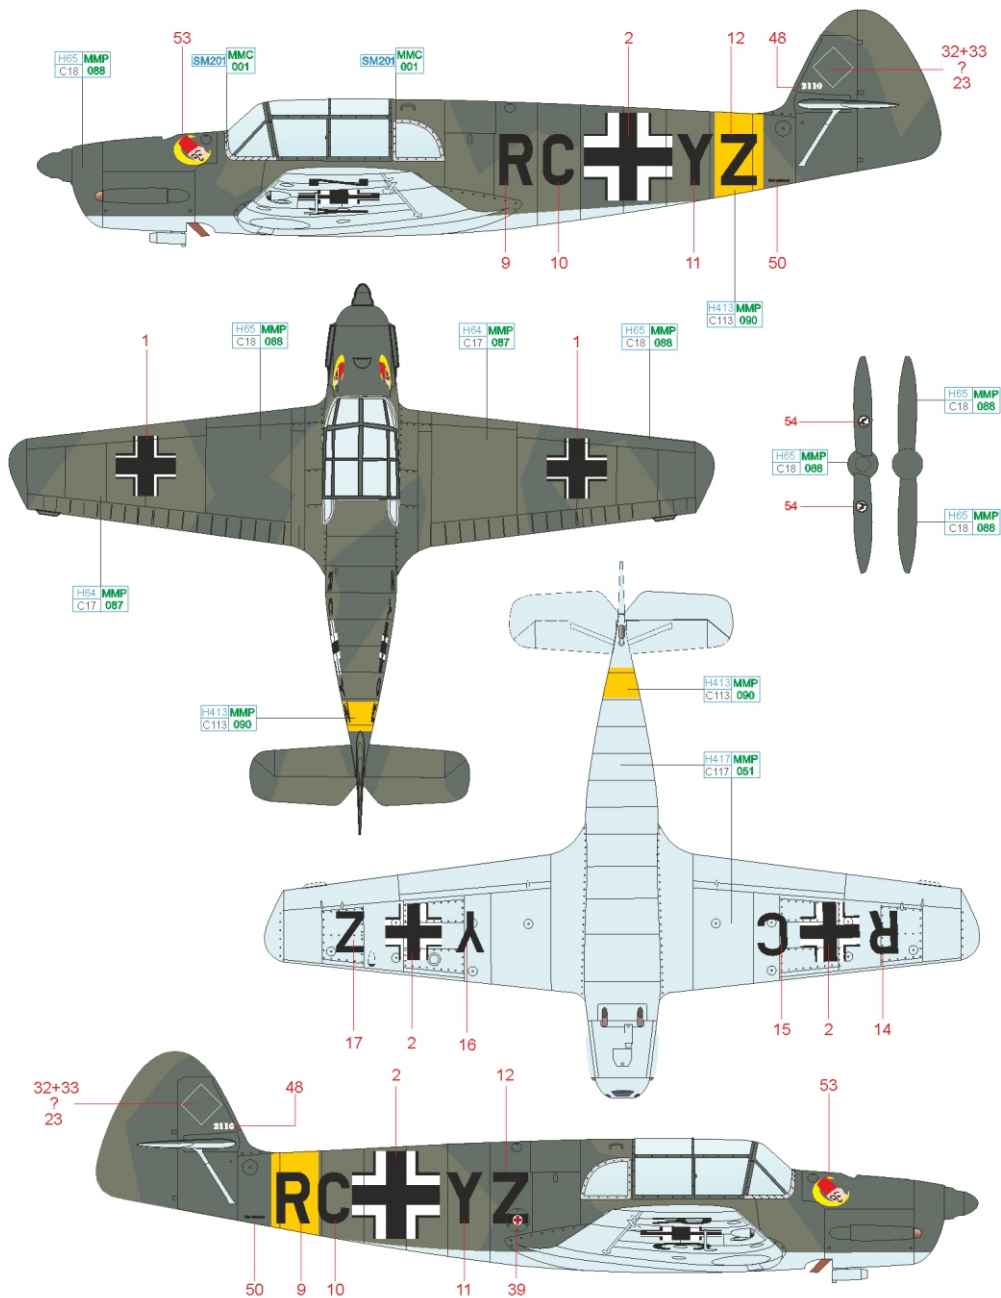

RLM 04 H413 MMP C113 090

SUPER FINE SILVER SM201 MMC 001

RLM 76 H417 MMP C117 051

RLM 71 H64 MMP C17 087

RLM 70 H65 MMP C18 088