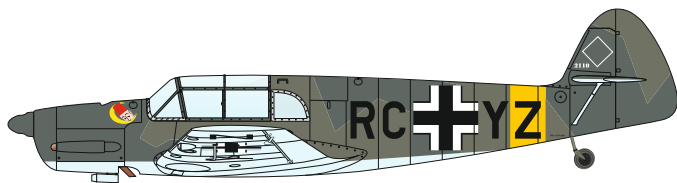

SCALE
1/32

Bf 108 Taifun

ITEM #
D32002

France, May 1940

Yugoslav Air Force, Kraljevo, 1940

Flugbereitschaft Luftflotte 4, 1941

Manx Air Races, Isle of Man, May 1937

DESIGNED EXCLUSIVELY FOR Bf 108 BY EDUARD