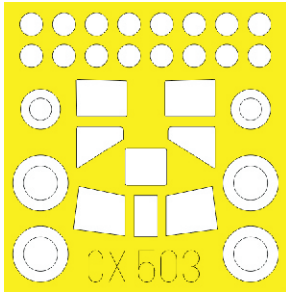

# CASA C-212-100

CX 503

for kit **SPECIAL HOBBY**

scale **1/72**

CP10