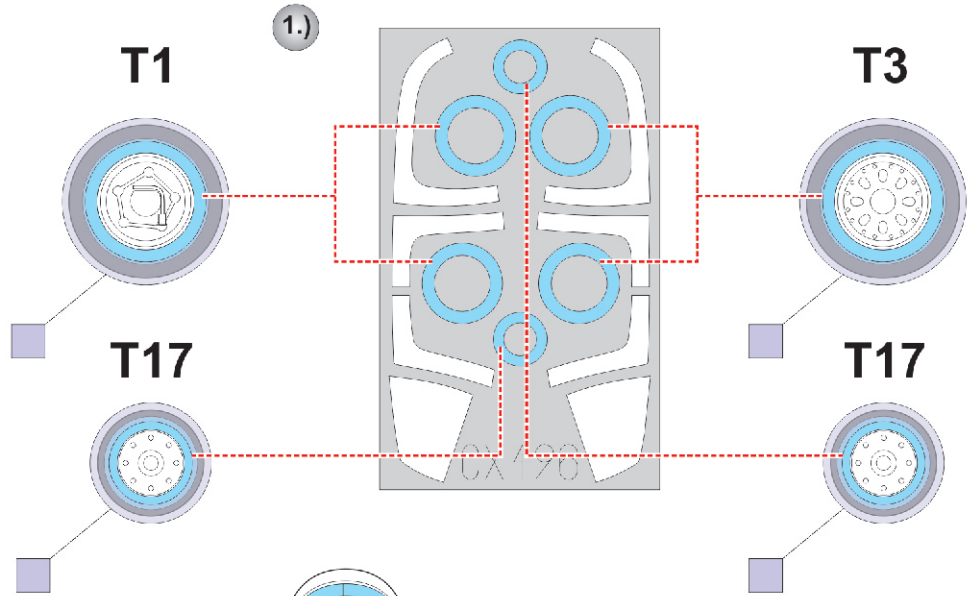

F-15E

CX 496

for kit **GREAT WALL HOBBY**

scale **1/72**

LIQUID MASK