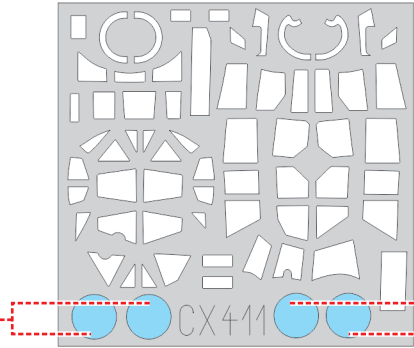

eduard
MASK

CX 411

Do 17Z 1/72

The die-cut mask for accurate canopy frame painting of the
Airfix A05010 scale 1/72 KIT

1.)

B20
B21

B22
B23

E10

LIQUID MASK

2.)

E10