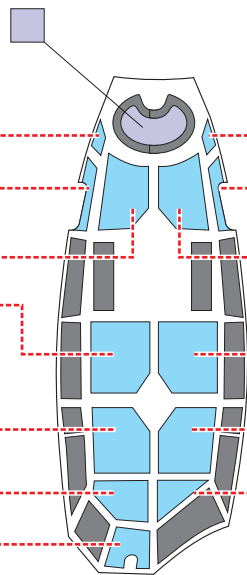

eduard
MASK

CX 411

Do 17Z 1/72

The die-cut mask for accurate canopy frame painting of the
Airfix A05010 scale 1/72 KIT

1.)

B20
B21

B22
B23

E10

LIQUID MASK

2.)

E10