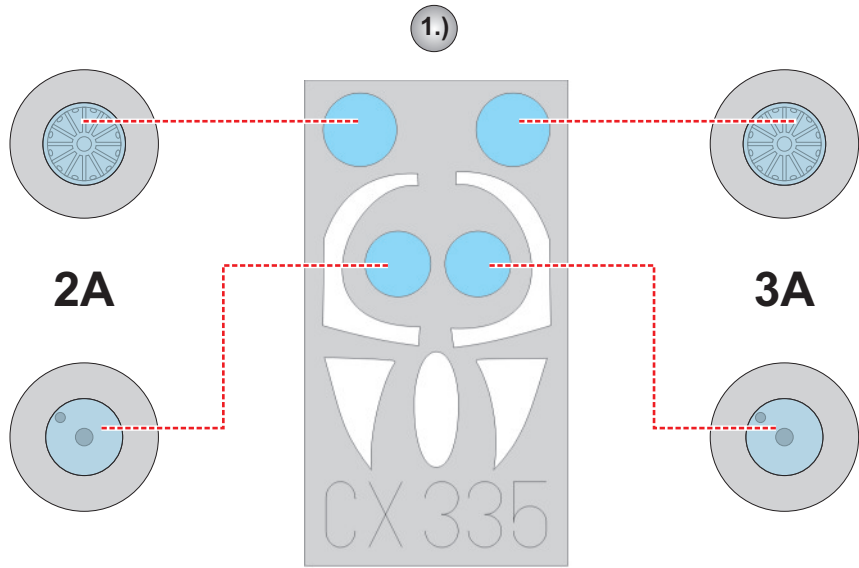

eduard
MASK

A-4B 1/72

The die-cut mask for accurate canopy frame painting of the
Airfix scale 1/72 KIT

CX 335

3.)

LIQUID MASK ■

4.)