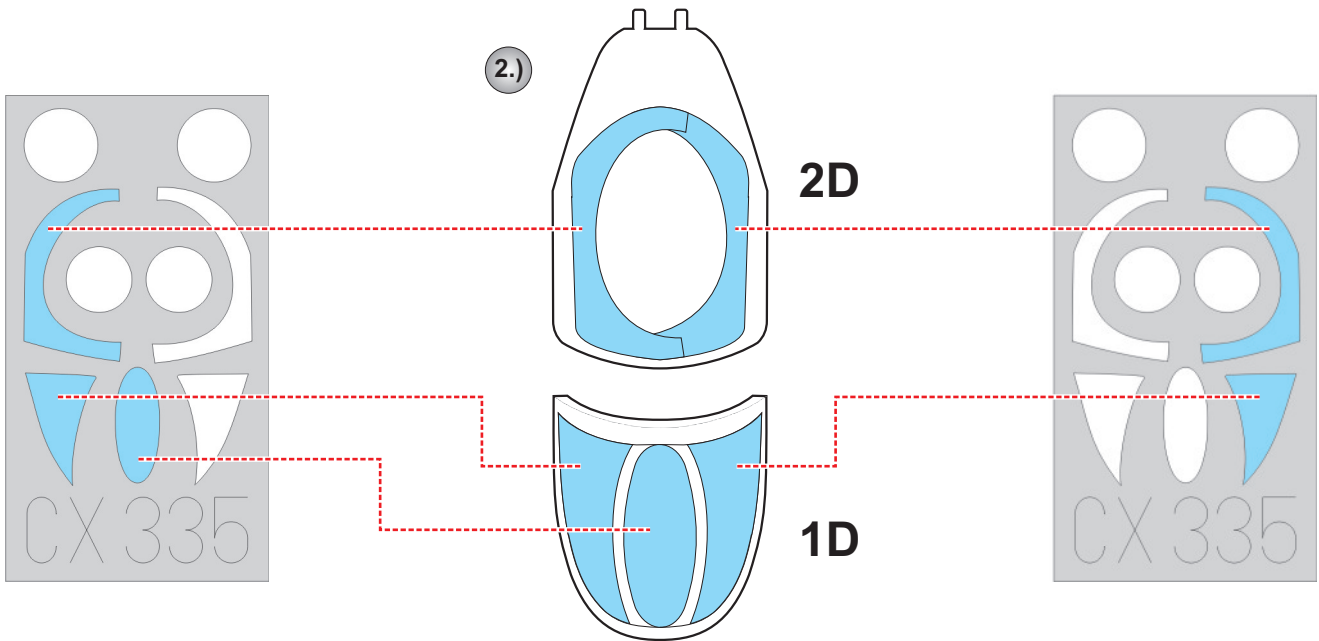

eduard
MASK

A-4B 1/72

The die-cut mask for accurate canopy frame painting of the
Airfix scale 1/72 KIT

CX 335

3.)

LIQUID MASK ■

4.)