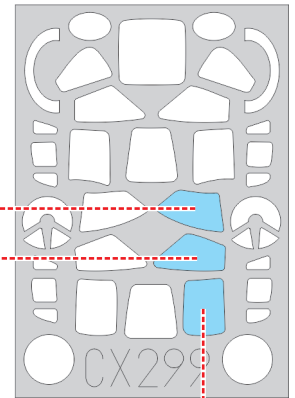

eduard
MASK

CX 299

Valiant BK Mk.I 1/72

The die-cut mask for accurate canopy frame painting of the
Airfix scale 1/72 KIT

2G

2G

LIQUID MASK

7G