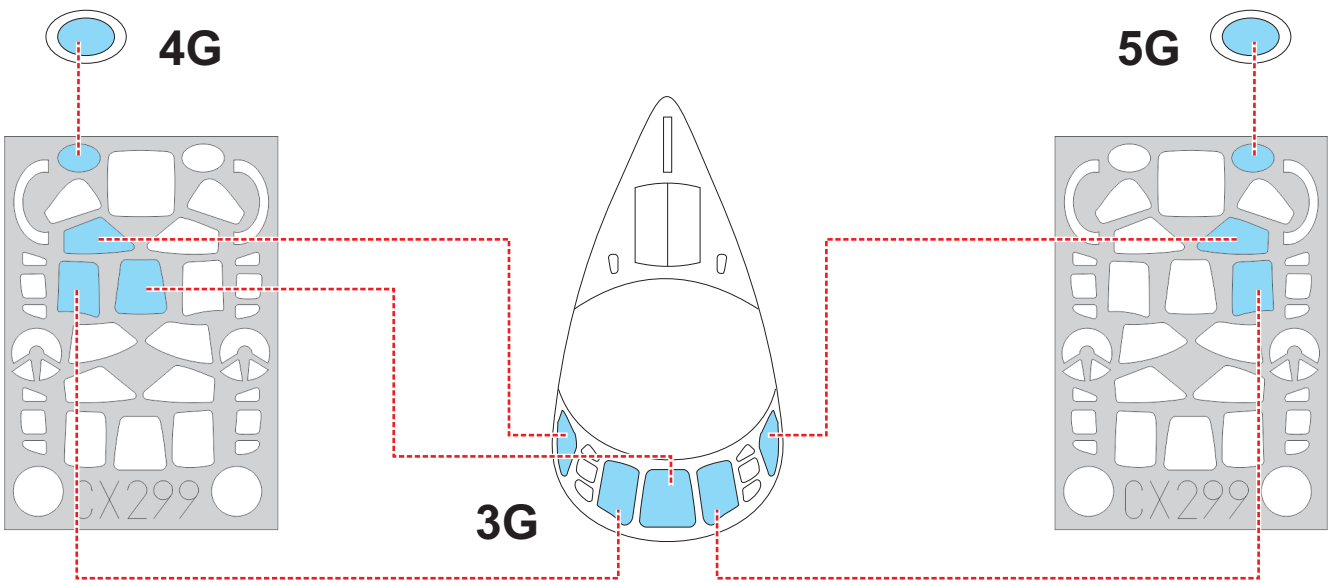

eduard
MASK

CX 299

Valiant BK Mk.I 1/72

The die-cut mask for accurate canopy frame painting of the
Airfix scale 1/72 KIT

2G

2G

LIQUID MASK

7G