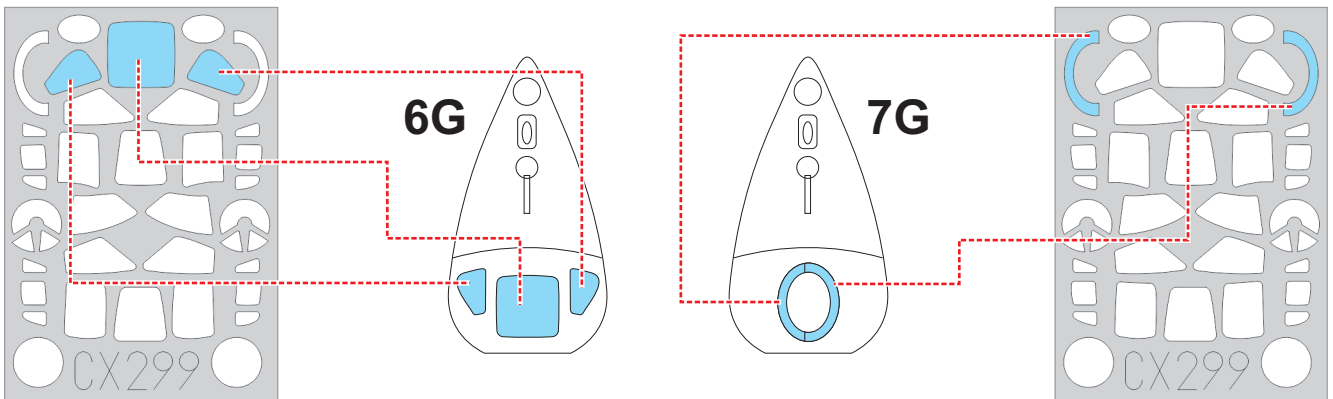

eduard
MASK

CX 299

Valiant BK Mk.I 1/72

The die-cut mask for accurate canopy frame painting of the
Airfix scale 1/72 KIT

2G

2G

LIQUID MASK

7G