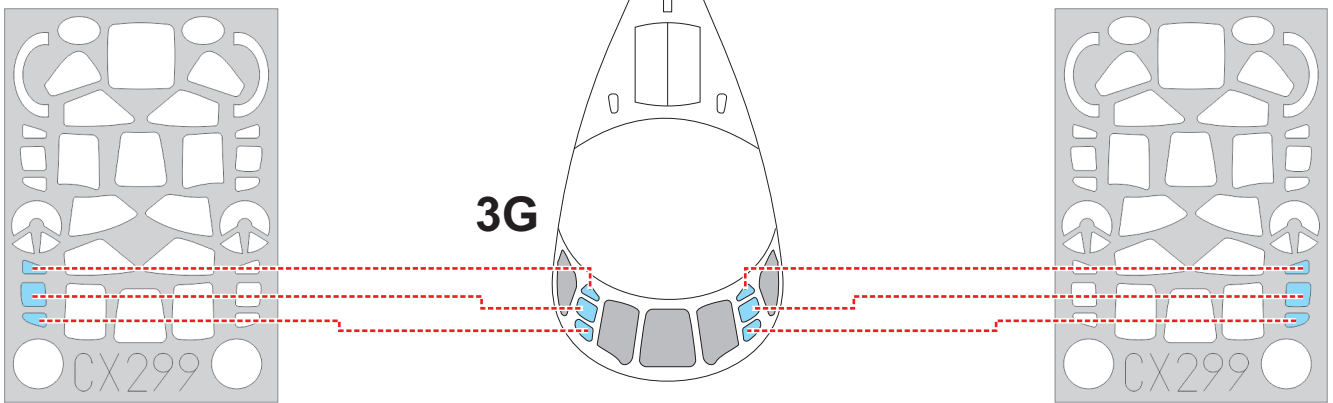

eduard
MASK

CX 299

Valiant BK Mk.I 1/72

The die-cut mask for accurate canopy frame painting of the
Airfix scale 1/72 KIT

2G

2G

LIQUID MASK

7G