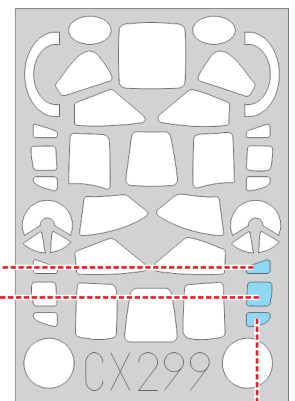

eduard
MASK

CX 299

Valiant BK Mk.I 1/72

The die-cut mask for accurate canopy frame painting of the
Airfix scale 1/72 KIT

2G

2G

LIQUID MASK

7G