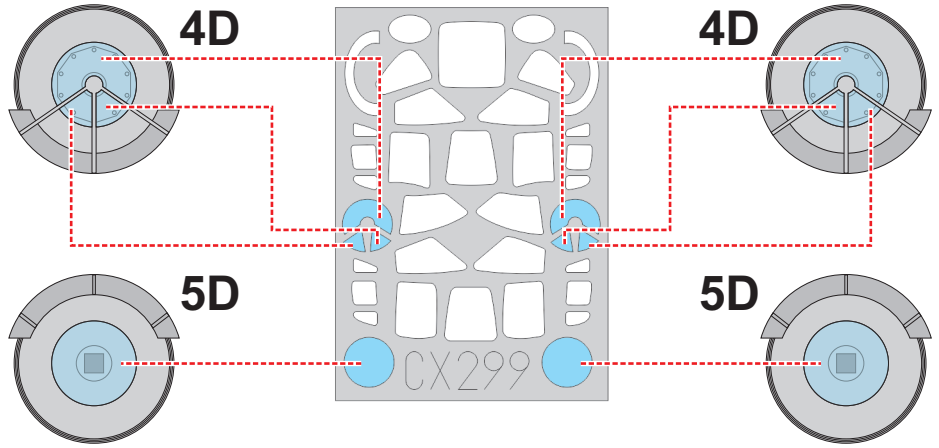

eduard
MASK

CX 299

Valiant BK Mk.I 1/72

The die-cut mask for accurate canopy frame painting of the
Airfix scale 1/72 KIT

2G

2G

LIQUID MASK

7G