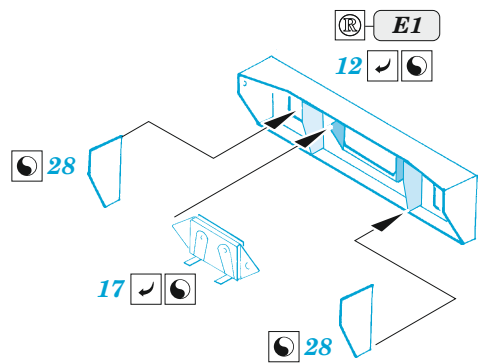

ORIGINAL KIT PARTS PŮVODNÍ DÍLY STAVEBNICE PHOTO-ETCHED PARTS LEPTANÉ DÍLY PARTS TO BE REMOVED DÍLY K ODSTRANĚNÍ FILL TMELIT

A

port bomb bay

B

port bomb bay

C

starboard bomb bay

D

starboard bomb bay

Related products: SS822 PBM-5A seatbelts STEEL 1/72

Related products: 72735 PBM-5A exterior 1/72

Related products: 73821 PBM-5A interior 1/72

E

port bomb bay

F

B136 **B137**