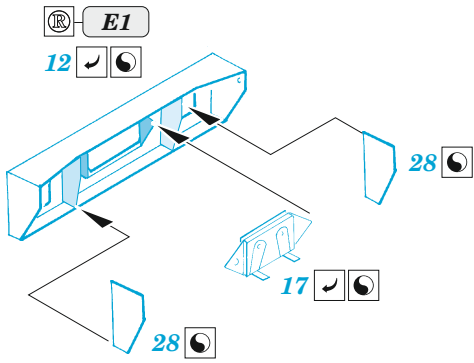

ORIGINAL KIT PARTS PŮVODNÍ DÍLY STAVEBNICE PHOTO-ETCHED PARTS LEPTANÉ DÍLY PARTS TO BE REMOVED DÍLY K ODSTRANĚNÍ FILL TMELIT

A

port bomb bay

B

port bomb bay

C

starboard bomb bay

D

starboard bomb bay

Related products: SS822 PBM-5A seatbelts STEEL 1/72

Related products: 72735 PBM-5A exterior 1/72

Related products: 73821 PBM-5A interior 1/72

E

port bomb bay

F

B136 **B137**

30 **29**

29 **30**

B136 **B137**

port bomb bay