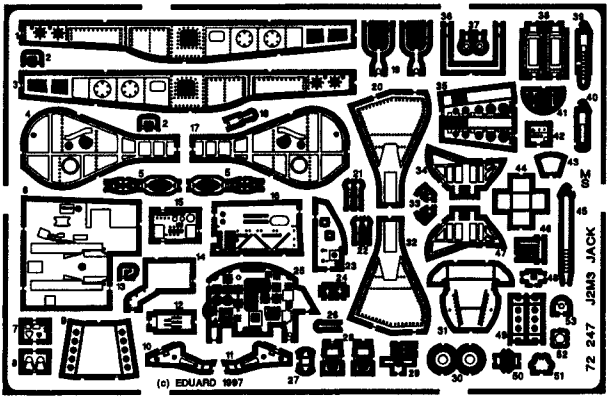

# J2M3 JACK

1/72 scale detail set for HASEGAWA kit

-  OPPOSITE SIDE
-  REMOVE
-  BEND
-  REPLACE
-  GRIND

## FLOOR

## PILOT'S SEAT

## INSTRUMENT PANEL

OIL COOLER

TAIL WHEEL