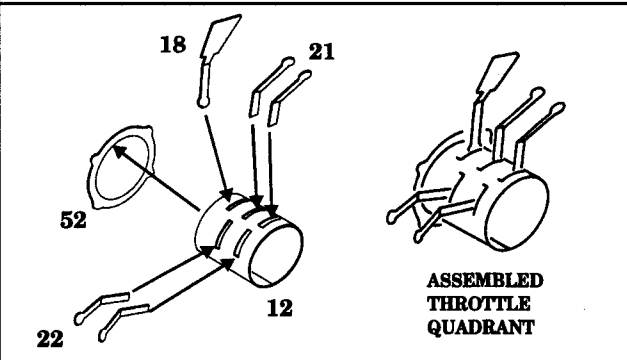

# J2M3 JACK

1/72 scale detail set for HASEGAWA kit

-  OPPOSITE SIDE
-  REMOVE
-  BEND
-  REPLACE
-  GRIND

## INSTRUMENT PANEL

OIL COOLER

TAIL WHEEL