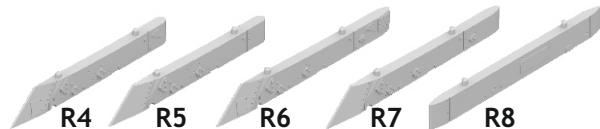

672 240 R-3R missiles w/ pylons for MiG-21

for Eduard kit - pro stavebnici Eduard

1/72 scale

R47
4pcs.

R48
4pcs.

R4

R5

R6