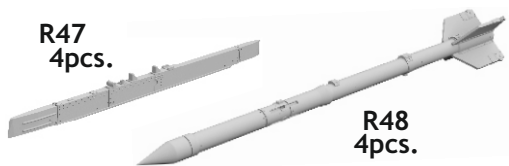

672 240 R-3R missiles w/ pylons for MiG-21

for Eduard kit - pro stavebnici Eduard

1/72 scale

R47
4pcs.

R48
4pcs.

R4

R5

R6