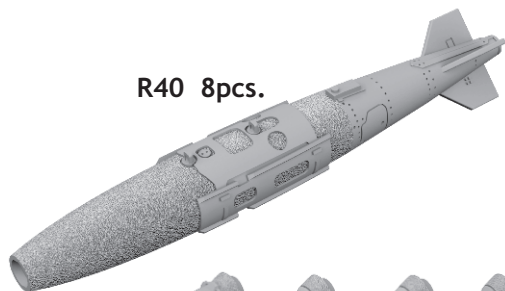

672 212 GBU-32 Thermally Protected

eduard
BRASSIN

1/72 scale

R40 8pcs.

R46 8pcs.

R47 8pcs.

R48 8pcs.

R49 8pcs.

Mr.COLOR SUPER METALLIC	
[SM05]	SUPER TITANIUM

This product contains metal and resin detail parts for upgrading scale plastic models. When selecting this set make sure that it is for the kit mentioned in product name as these sets are made specifically for that kit. When upgrading the model some cutting or corrections may be necessary for parts to fit accurately. **WARNING!** This set contains small and sharp parts. Work carefully in a ventilated and well-lit room. Safety glasses are recommended. This product is not suitable for children below 14 years of age.