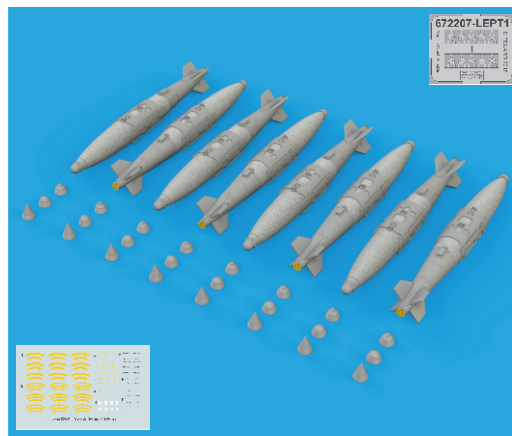

672 212 GBU-32 Thermally Protected 1/72

BRASSIN

BRASSIN

eduard