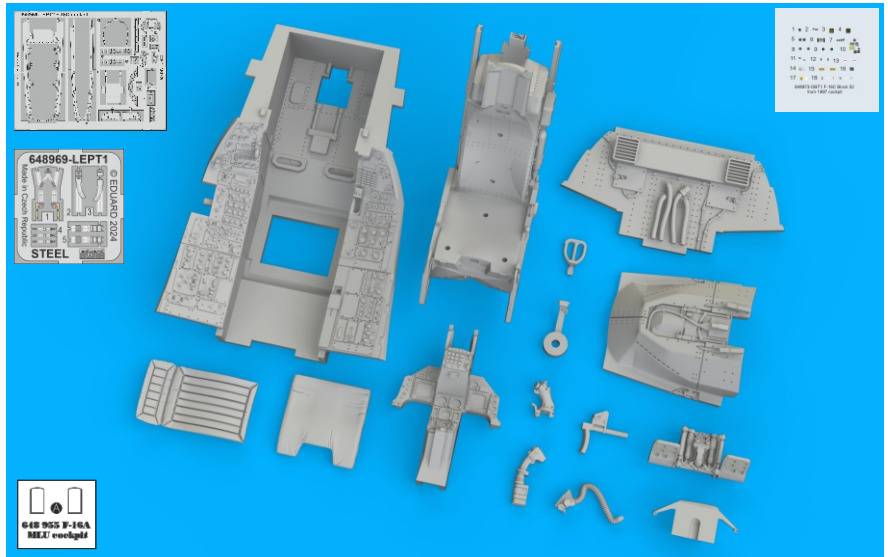

~~BEST BRASS~~ RESIN AROUND!