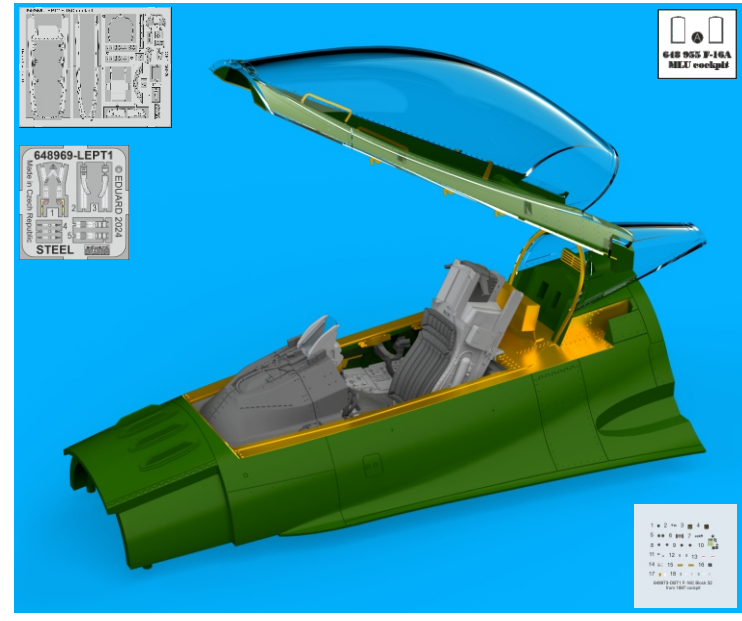

# 648 973 F-16C Block 52 from 1997 cockpit

for Kinetic kit - pro stavebnici Kinetic

eduard  
BRASSIN  
*Print*

1/48 scale

# F-16C Block 52 from 1997 cockpit

for Kinetic kit - pro stavebnici Kinetic

1/48

BRASSIN

BRASSIN

eduard

COLOURS		
GSI Creos (GUNZE)		
AQUEOUS	Mr.COLOR	
H 2	C 2	BLACK
H 12	C 33	FLAT BLACK
H 26	C 66	BRIGHT GREEN
H 80	C 54	KHAKI GREEN
H308	C308	GRAY
H329	C329	YELLOW
Mr.METAL COLOR		