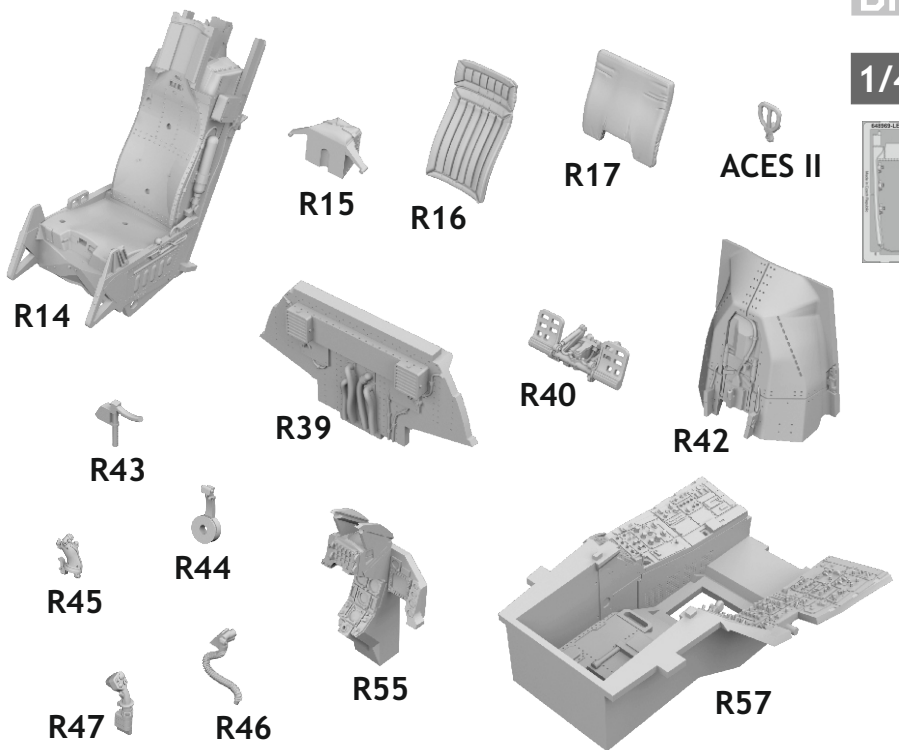

# 648 973 F-16C Block 52 from 1997 cockpit

for Kinetic kit - pro stavebnici Kinetic

eduard  
BRASSIN  
*Print*

1/48 scale

This product contains metal and resin detail parts for upgrading scale plastic models. When selecting this set make sure that it is for the kit mentioned in product name as these sets are made specifically for that kit. When upgrading the model some cutting or corrections may be necessary for parts to fit accurately. WARNING! This set contains small and sharp parts. Work carefully in a ventilated and well-lit room. Safety glasses are recommended. This product is not suitable for children below 14 years of age.