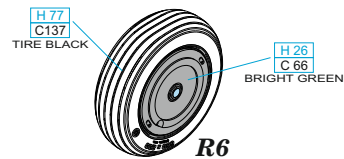

1

2

H 77  
C 137  
TIRE BLACK

H 26  
C 66  
BRIGHT GREEN

R4 R5

R4 - left wheel  
R5 - right wheel

plastic parts

H 12  
C 33  
FLAT BLACK