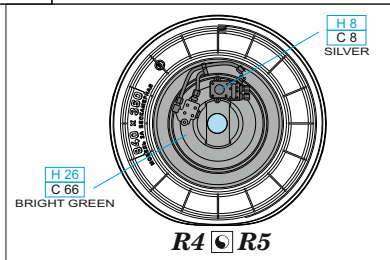

1

2

H 77  
C 137  
TIRE BLACK

H 26  
C 66  
BRIGHT GREEN

R4 R5

R4 - left wheel  
R5 - right wheel

plastic parts

H 12  
C 33  
FLAT BLACK