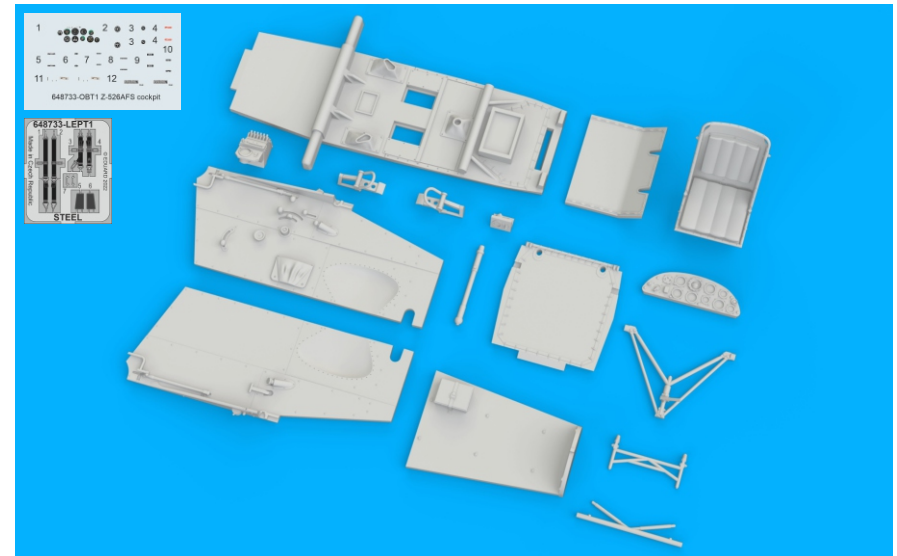

~~BEST BRASS~~ RESIN AROUND!