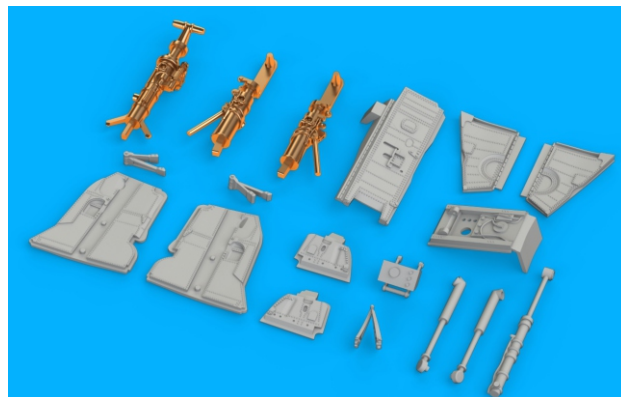

www.eduard.com
56,95

435 21 Obrnice 170
Czech Republic

648 700

F-4B undercarriage legs BRONZE

for Tamiya kit - pro stavebnici Tamiya

1/48

BEST BRASS RESIN AROUND!

plastic P23