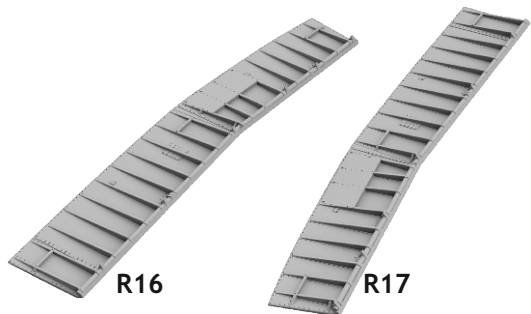

# 648 686 Tempest Mk.II landing flaps

for Eduard / Special Hobby kit -  
pro stavebnici Eduard / Special Hobby

eduard  
BRASSIN *Print*

1/48 scale