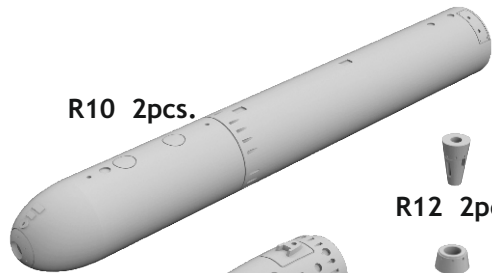

648 627 Lufttorpedo F5b

eduard
BRASSIN

1/48 scale

R10 2pcs.

R11 2pcs.

R12 2pcs.

R13 2pcs.

R14 2pcs.

COLOURS

GSI Creos (GUNZE)		Mr.METAL COLOR	
AQUEOUS	Mr.COLOR		
[H 12]	[C 33]	FLAT BLACK	
			[SM203] SUPER IRON
			[MC215] COPPER

This product contains metal and resin detail parts for upgrading scale plastic models. When selecting this set make sure that it is for the kit mentioned in product name as these sets are made specifically for that kit. When upgrading the model some cutting or corrections may be necessary for parts to fit accurately. **WARNING!** This set contains small and sharp parts. Work carefully in a ventilated and well-lit room. Safety glasses are recommended. This product is not suitable for children below 14 years of age.