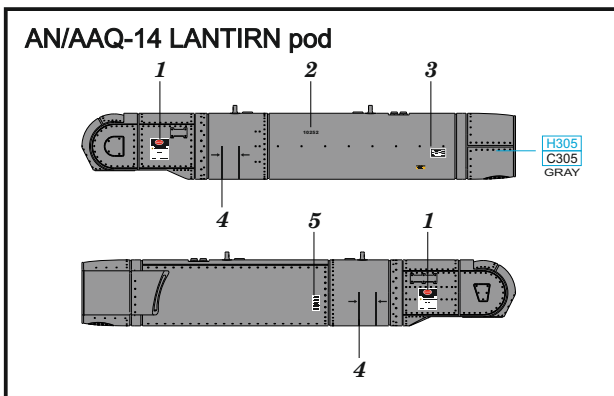

BEST BRASS RESIN AROUND!