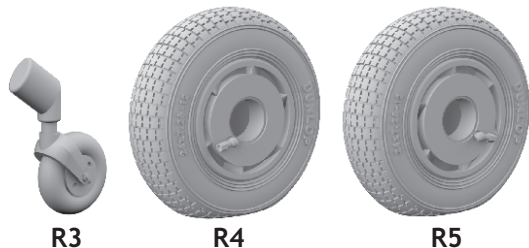

648 469 Spitfire Mk.XIV wheels - 3spoke

for Airfix kit - pro stavebnici Airfix

1/48 scale

R3

R4

R5

COLOURS

GSI Creos (GUNZE)		Mr.METAL COLOR
AQUEOUS	Mr.COLOR	
[H 8]	[C 8]	SILVER
[H77]	[C137]	TIRE BLACK

648 469 Spitfire Mk.XIV wheels - 3spoke 1/48

for Airfix kit - pro stavebnici Airfix

eduard

eduard
435 21 Obrnice 170
Czech Republic

www.eduard.com
9,95

plastic A16

plastic A14

R5 **R4**

CORRECT POSITION OF WHEELS

REMOVE ODSTRANIT	BEND OHNOUT
GRIND OBROUSIT	OPTION VOLBA
DRILL HOLE VRTAT OTVOR	REPLACE NAHRADIT
SYMMETRICAL ASSEMBLY SYMETRICKÁ MONTÁŽ	
SCRIBE THE PANEL AND HOLES RYTI	
REVERSE SIDE OTOČIT	

1

H77
C137
TIRE BLACK

plastic A16

plastic A14

H8
C8
SILVER

R5 **R4**

R4-left wheel
R5-right wheel

H8
C8
SILVER