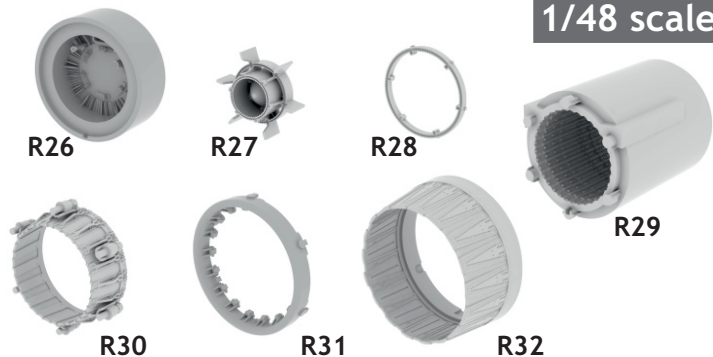

# 648 430 MiG-23ML exhaust nozzle

for Eduard/Trumpeter kit - pro stavebnici Eduard/Trumpeter

1/48 scale

This product contains metal and resin detail parts for upgrading scale plastic models. When selecting this set make sure that it is for the kit mentioned in product name as these sets are made specifically for that kit. When upgrading the model some cutting or corrections may be necessary for parts to fit accurately. **WARNING!** This set contains small and sharp parts. Work carefully in a ventilated and well-lit room. Safety glasses are recommended. This product is not suitable for children below 14 years of age.

# 648 430 MiG-23ML exhaust nozzle 1/48

for Eduard / Trumpeter kit - pro stavebnici Eduard / Trumpeter

BRASSIN

BRASSIN

**BEST BRASS RESIN AROUND!**

-  REMOVE  
ODSTRANIT
-  GRIND  
OBROUSIT
-  DRILL HOLE  
VRTAT OTVOR
-  SYMMETRICAL ASSEMBLY  
SYMETRICKÁ MONTÁŽ
-  SCRIBE THE PANEL AND HOLES  
RYTI
-  REVERSE SIDE  
OTOČIT
-  BEND  
OHNOUT
-  OPTION  
VOLBA
-  REPLACE  
NAHRADIT