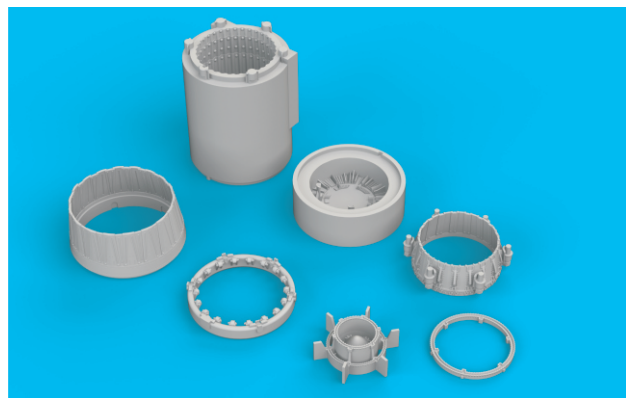

This product contains metal and resin detail parts for upgrading scale plastic models. When selecting this set make sure that it is for the kit mentioned in product name as these sets are made specifically for that kit. When upgrading the model some cutting or corrections may be necessary for parts to fit accurately. **WARNING!** This set contains small and sharp parts. Work carefully in a ventilated and well-lit room. Safety glasses are recommended. This product is not suitable for children below 14 years of age.

# 648 430 MiG-23ML exhaust nozzle 1/48

for Eduard / Trumpeter kit - pro stavebnici Eduard / Trumpeter

BRASSIN

BRASSIN

**BEST BRASS RESIN AROUND!**

-  REMOVE  
ODSTRANIT
-  GRIND  
OBROUSIT
-  DRILL HOLE  
VRTAT OTVOR
-  SYMMETRICAL ASSEMBLY  
SYMETRICKÁ MONTÁŽ
-  SCRIBE THE PANEL AND HOLES  
RYTI
-  REVERSE SIDE  
OTOČIT
-  BEND  
OHNOUT
-  OPTION  
VOLBA
-  REPLACE  
NAHRADIT