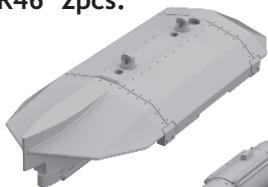

648 339 Brimstone w/AGML III rack

648 339 Brimstone w/AGML III rack 1/48

R46 2pcs.

R47 2pcs.

1/48 scale

R48 2pcs.

R50 6pcs.

R49 6pcs.

COLOURS

GSI Creos (GUNZE)			Mr.METAL COLOR	
AQUEOUS	Mr.COLOR			
[H305]	[C305]	GRAY		

This product contains metal and resin detail parts for upgrading scale plastic models. When selecting this set make sure that it is for the kit mentioned in product name as these sets are made specifically for that kit. When upgrading the model some cutting or corrections may be necessary for parts to fit accurately. **WARNING!** This set contains small and sharp parts. Work carefully in a ventilated and well-lit room. Safety glasses are recommended. This product is not suitable for children below 14 years of age.

www.eduard.com

435 21 Obrnice 170
Czech Republic

BEST BRASS RESIN AROUND!

-  REMOVE
ODSTRANIT
-  BEND
OHNOUT
-  GRIND
OBROUSIT
-  OPTION
VOLBA
-  DRILL HOLE
VRTAT OTVOR
-  REPLACE
NAHRADIT
-  SYMMETRICAL ASSEMBLY
SYMETRICKÁ MONTÁŽ
-  SCRIBE THE PANEL AND HOLES
RYTI
-  REVERSE SIDE
OTOČIT