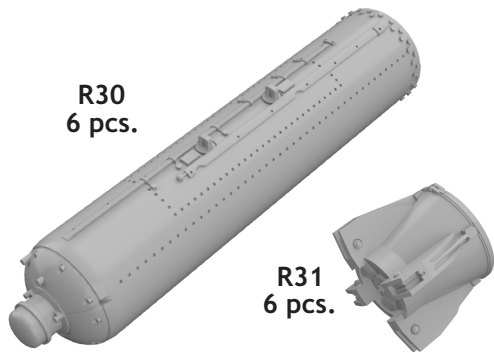

648 275 CBU-97

eduard
BRASSIN

1/48 scale

R30
6 pcs.

R31
6 pcs.

COLOURS

| GSI Creos (GUNZE) | | | Mr.METAL COLOR | |
|-------------------|----------|------------|----------------|--|
| AQUEOUS | Mr.COLOR | | | |
| H 2 | C 2 | BLACK | | |
| H 78 | C 12 | OLIVE DRAB | | |

This product contains metal and resin detail parts for upgrading scale plastic models. When selecting this set make sure that it is for the kit mentioned in product name as these sets are made specifically for that kit. When upgrading the model some cutting or corrections may be necessary for parts to fit accurately. **WARNING!** This set contains small and sharp parts. Work carefully in a ventilated and well-lit room. Safety glasses are recommended. This product is not suitable for children below 14 years of age.