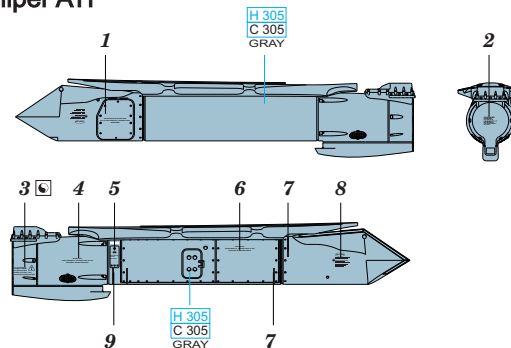

435 21 Obrnice 170
Czech Republic

www.eduard.com

648 252 Sniper ATP

1/48

Sniper ATP

BEST BRASS RESIN AROUND!