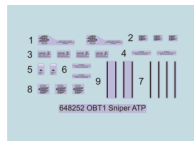

648 252 Sniper ATP

1/48 scale

COLOURS

GSI Creos (GUNZE)			Mr.METAL COLOR	
AQUEOUS	Mr.COLOR			
H3	C3	RED		
H91	C48	CLEAR YELLOW		
H305	C305	GRAY		

This product contains metal and resin detail parts for upgrading scale plastic models. When selecting this set make sure that it is for the kit mentioned in product name as these sets are made specifically for that kit. When upgrading the model some cutting or corrections may be necessary for parts to fit accurately. **WARNING!** This set contains small and sharp parts. Work carefully in a ventilated and well-lit room. Safety glasses are recommended. This product is not suitable for children below 14 years of age.