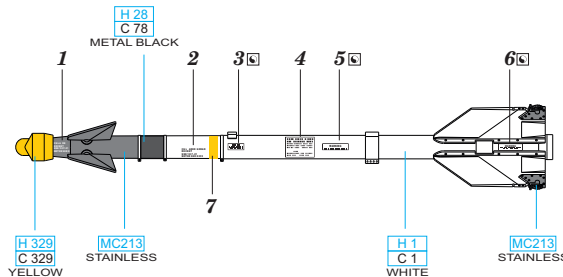

648156 AIM-9D Sidewinder

BEST BRASS RESIN AROUND!