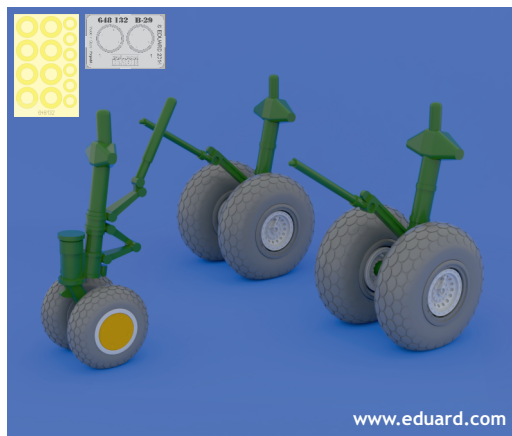

648 132 B-29 wheels

For Revell, Monogram kit - pro stavebnici Revell, Monogram

1/48

BRASSIN

www.eduard.com

BRASSIN

eduard