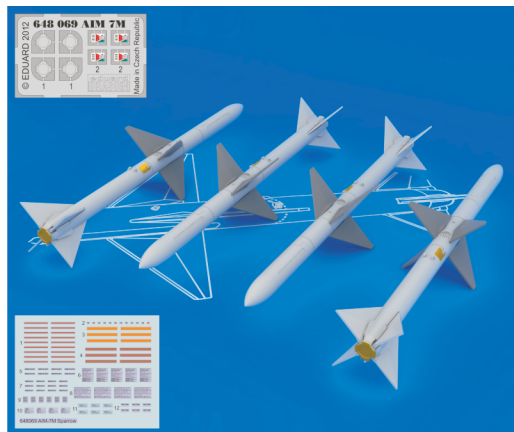

648 069 AIM-7M Sparrow

1/48

BRASSIN

BRASSIN

eduard