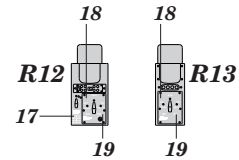

A

B

C

D

1

D

H 416
C 116
BLACK GRAY

R8 53

C
final assembly
right belt

B
final assembly
left belt

E**2 pcs.****F****DECAL APPLICATION**

R15 - WGr. 21 ROCKET
CONTROLLER UNIT
R16 - MG FF CANNON
CONTROLLER UNIT

final assembly**2****E****F****G****G****R8****4**