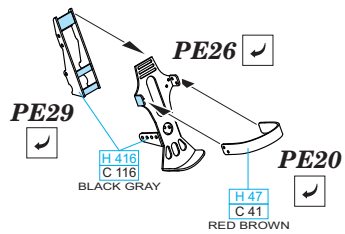

A

B

C

D

1

D

H 416
C 116
BLACK GRAY

R8 53

C
final assembly
right belt

B
final assembly
left belt

E**2 pcs.****F****DECAL APPLICATION**

R15 - WGr. 21 ROCKET
CONTROLLER UNIT
R16 - MG FF CANNON
CONTROLLER UNIT

final assembly**2****E****F****G****G****R8****4**