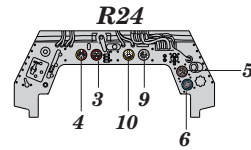

A

B

C

D

1

D

H 416
C 116
BLACK GRAY

R8 53

C
final assembly
right belt

B
final assembly
left belt

E**2 pcs.****F****DECAL APPLICATION**

R15 - WGr. 21 ROCKET
CONTROLLER UNIT
R16 - MG FF CANNON
CONTROLLER UNIT

final assembly**2****E****F****G****G****R8****4**