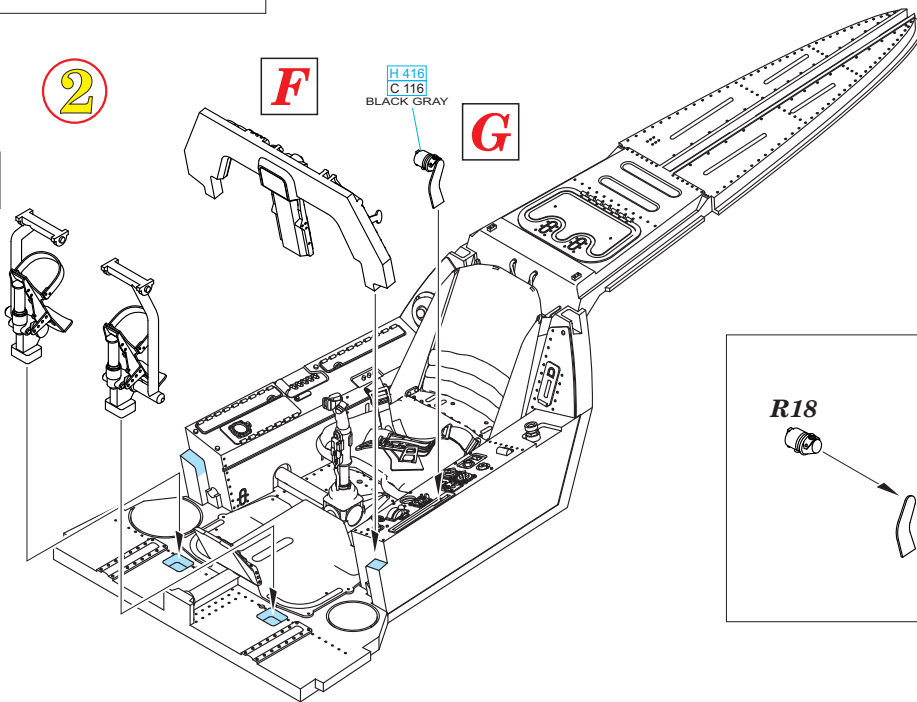

C
final assembly
right belt

B
final assembly
left belt

E**2 pcs.****F****DECAL APPLICATION**

R15 - WGr. 21 ROCKET
CONTROLLER UNIT
R16 - MG FF CANNON
CONTROLLER UNIT

final assembly**2****E****F****G****G****R8****4**