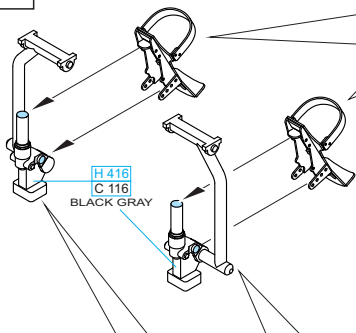

A

B

C

D

1

D

H 416
C 116
BLACK GRAY

R8 53

C
final assembly
right belt

B
final assembly
left belt

E**2 pcs.****F****DECAL APPLICATION**

R15 - WGr. 21 ROCKET
CONTROLLER UNIT
R16 - MG FF CANNON
CONTROLLER UNIT

final assembly**2****E****F****G****G****R8****4**