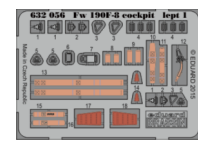

632 056 Fw 190F-8 cockpit

For Revell kit - pro stavebnici Revell

1/32 scale

COLOURS

GSI Creos (GUNZE)		
AQUEOUS	Mr.COLOR	
[H 3]	[C 3]	RED
[H 12]	[C 33]	FLAT BLACK
[H 47]	[C 41]	RED BROWN
[H 85]	[C 45]	SAIL COLOR
[H 416]	[C 116]	BLACK GRAY

Mr.METAL COLOR		
[MC 214]		DARK IRON
Mr.COLOR SUPER METALLIC		
[SM06]		CHROME SILVER

This product contains metal and resin detail parts for upgrading scale plastic models. When selecting this set make sure that it is for the kit mentioned in product name as these sets are made specifically for that kit. When upgrading the model some cutting or corrections may be necessary for parts to fit accurately. **WARNING!** This set contains small and sharp parts. Work carefully in a ventilated and well-lit room. Safety glasses are recommended. This product is not suitable for children below 14 years of age.