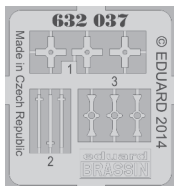

632 037 US 500lb bombs

1/32 scale

R3 2pcs.

R4 2pcs.

COLOURS

GSI Creos (GUNZE)			Mr.METAL COLOR	
AQUEOUS	Mr.COLOR		Mr.METAL COLOR	
H 52	C 38	OLIVE DRAB	MC218	ALUMINIUM

This product contains metal and resin detail parts for upgrading scale plastic models. When selecting this set make sure that it is for the kit mentioned in product name as these sets are made specifically for that kit. When upgrading the model some cutting or corrections may be necessary for parts to fit accurately. **WARNING!** This set contains small and sharp parts. Work carefully in a ventilated and well-lit room. Safety glasses are recommended. This product is not suitable for children below 14 years of age.

 DRILL HOLE
VRTÁT OTVOR  REPLACE
NAHRADIT

 SYMMETRICAL ASSEMBLY
SYMETRICKÁ MONTÁŽ

 SCRIBE THE PANEL AND HOLES
RYTÍ

 REVERSE SIDE
OTOČIT

2 pcs.

H 52
C 38
OLIVE DRAB

R4

H 52
C 38
OLIVE DRAB