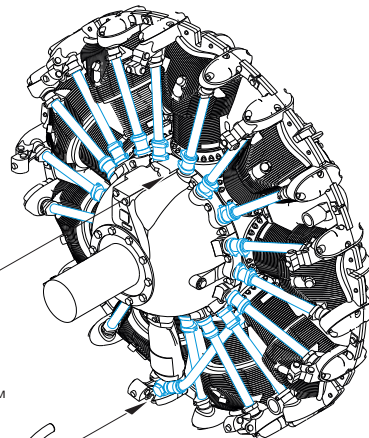

-  REMOVE
ODSTRANIT
-  BEND
OHNOUT
-  GRIND
OBROUSIT
-  OPTION
VOLBA
-  DRILL HOLE
VRTAT OTVOR
-  REPLACE
NAHRADIT

H56
C72
INTERMEDIATE
BLUE

R6

MC218
ALUMINIUM

R19

H56
C72
INTERMEDIATE
BLUE

R7

PE1

PE7 

H12
C33
FLAT BLACK

R10

R8

MC218
ALUMINIUM

H56
C72
INTERMEDIATE
BLUE

H12
C33
FLAT BLACK

H12
C33
FLAT BLACK

MC218
ALUMINIUM

H56
C72
INTERMEDIATE
BLUE

H12
C33
FLAT BLACK

R13
18 pcs.

MC218
ALUMINIUM

R9

R11

R12