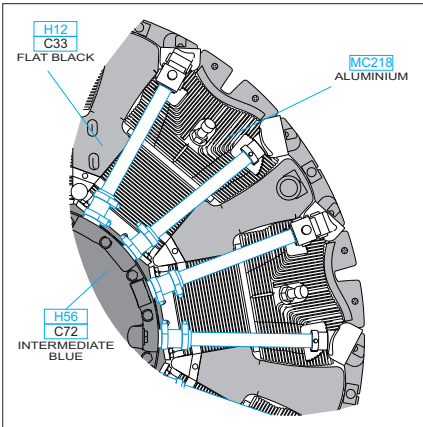

-  REMOVE
ODSTRANIT
-  BEND
OHNOUT
-  GRIND
OBROUSIT
-  OPTION
VOLBA
-  DRILL HOLE
VRTAT OTVOR
-  REPLACE
NAHRADIT

H56
C72
INTERMEDIATE
BLUE

R6

MC218
ALUMINIUM

R19

H56
C72
INTERMEDIATE
BLUE

R7

PE1

PE7 

H12
C33
FLAT BLACK

R10

R8

MC218
ALUMINIUM

H56
C72
INTERMEDIATE
BLUE

H12
C33
FLAT BLACK

H12
C33
FLAT BLACK

MC218
ALUMINIUM

H56
C72
INTERMEDIATE
BLUE

H12
C33
FLAT BLACK

R13
18 pcs.

MC218
ALUMINIUM

R9

R11

R12