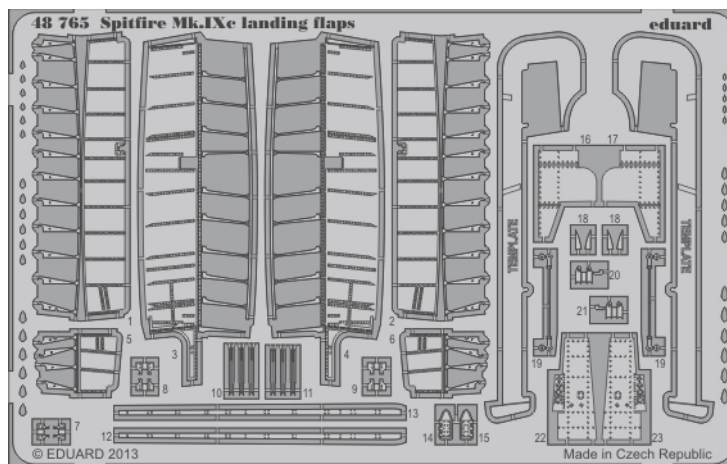

ORIGINAL KIT PARTS
PŮVODNÍ DÍLY STAVEBNICE

PHOTO-ETCHED PARTS
LEPTANÉ DÍLY

PARTS TO BE REMOVED
DÍLY K ODSTRANĚNÍ

FILL
TMELIT

ALTERNATIVE DASHBOARD FOR LATE LF./HF.Mk.IXc

For further detail sets look for eduard 48 765 Spitfire Mk.IX landing flaps (not included in this set)

For further detail sets look for eduard 48 766 Spitfire Mk.IX surface panels (not included in this set)